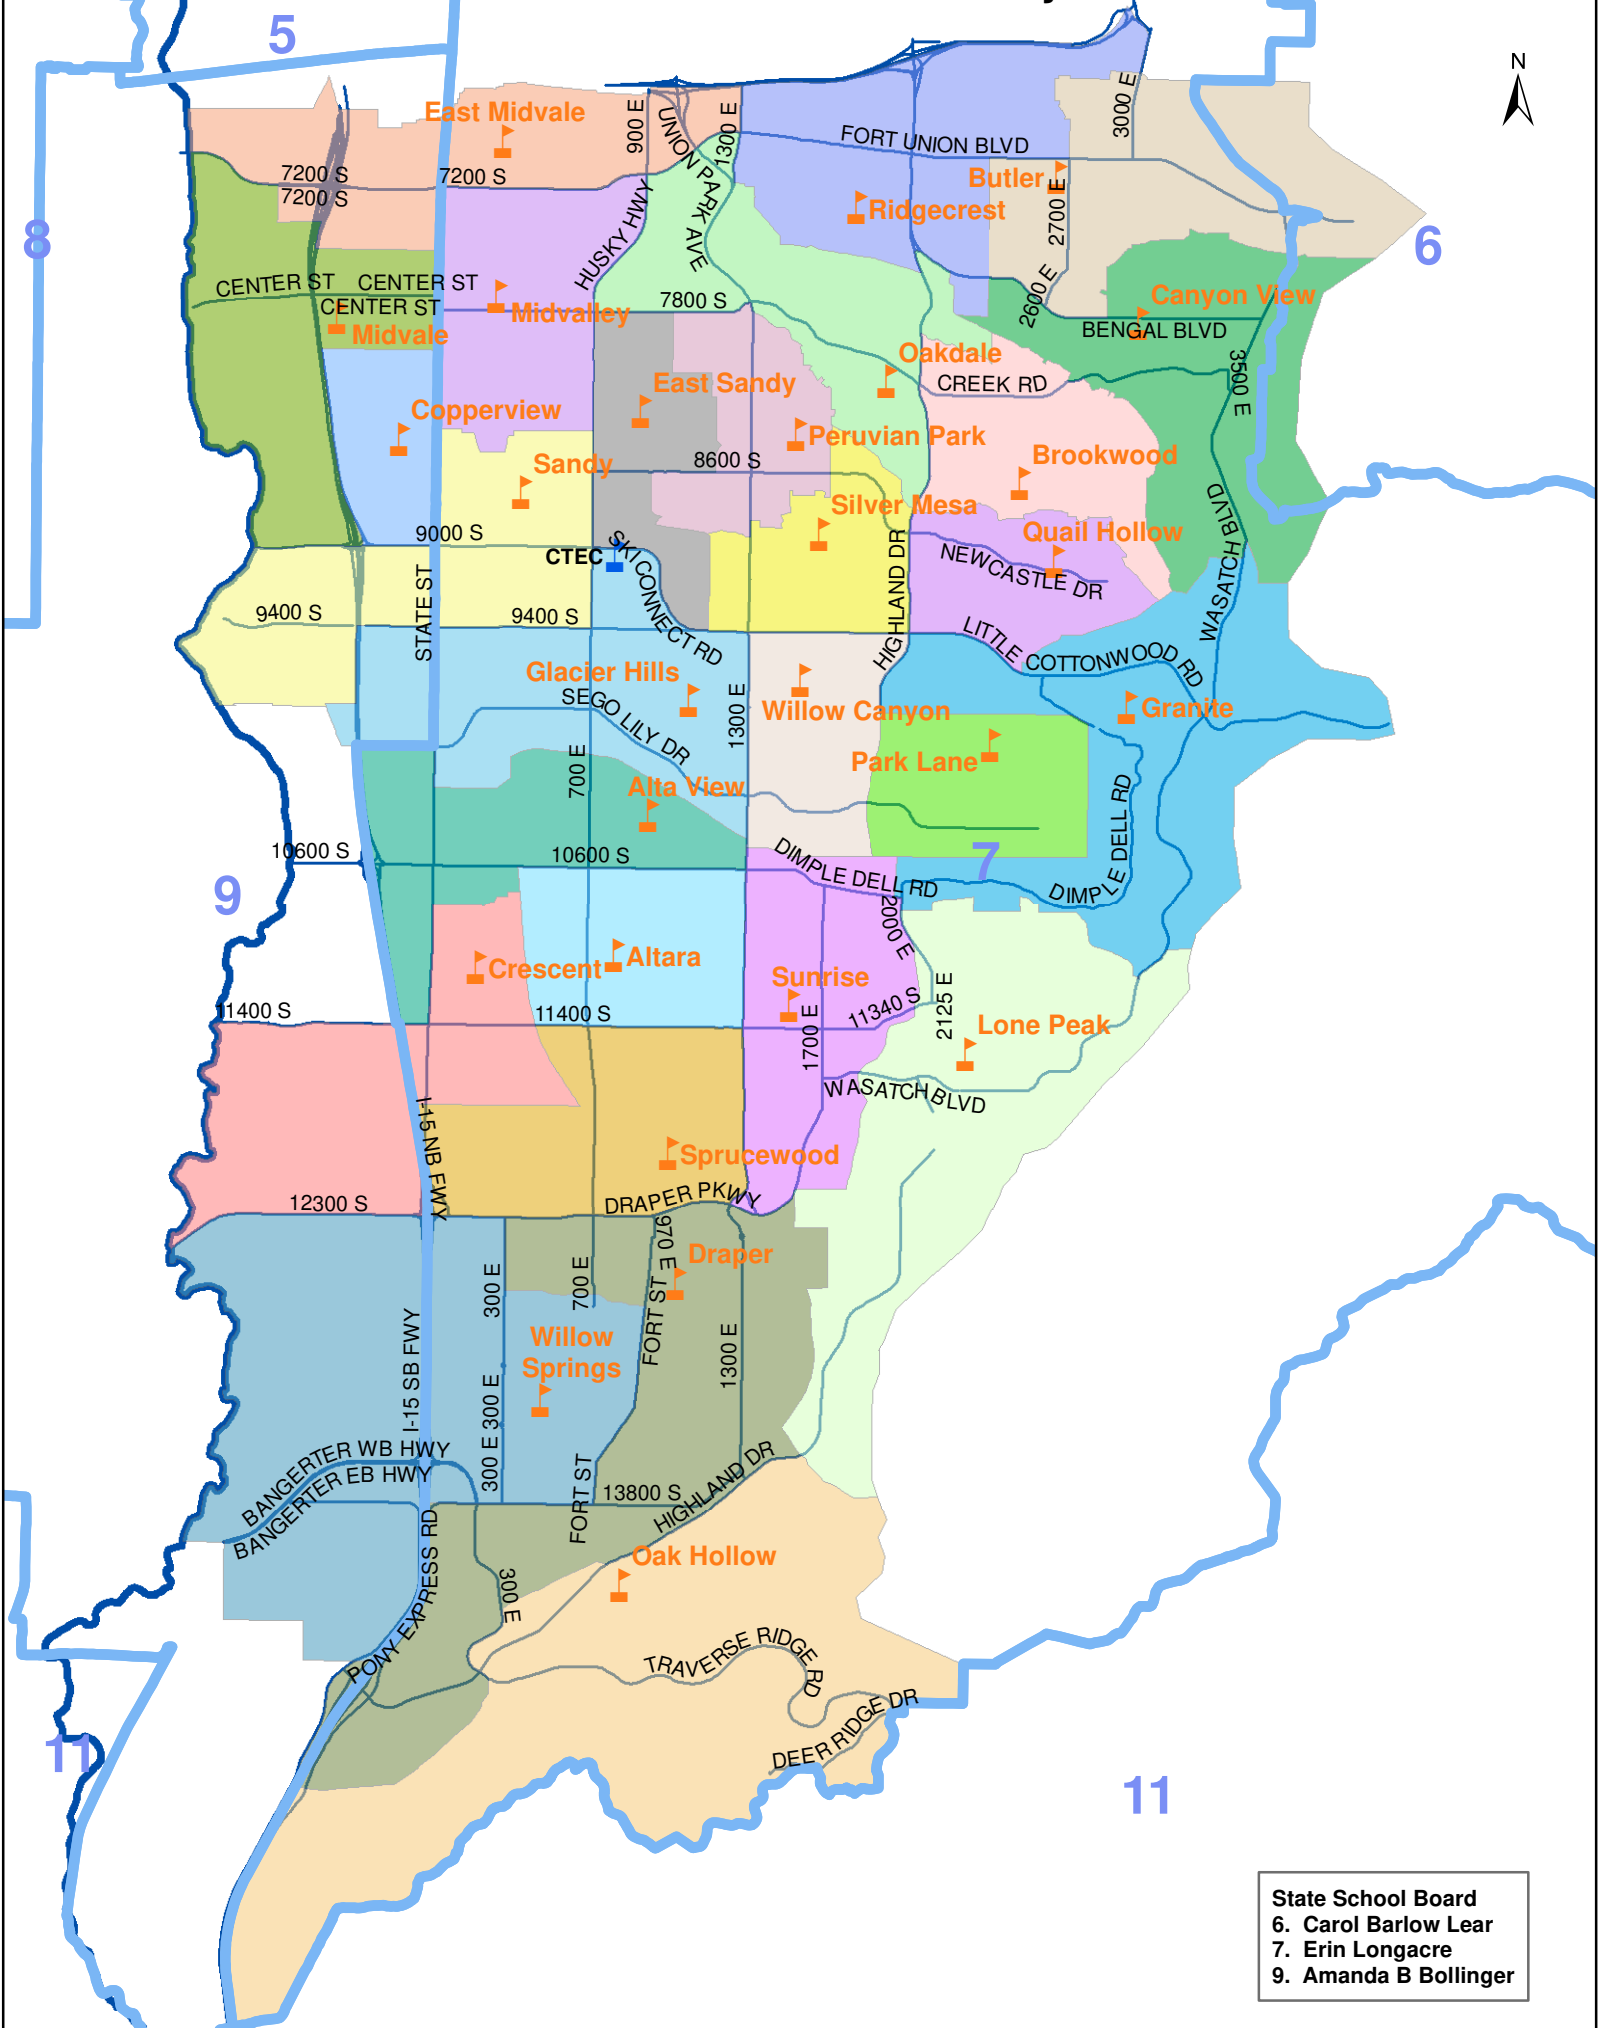

UTAH SENATE DISTRICTS with High School Boundaries

State Senate
15. Kathleen Riebe
18. Daniel McCay
19. Kirk Cullimore
22. Heidi Balderree

UTAH STATE SCHOOL BOARD

STATE SCHOOL BOARD with Elementary Boundaries