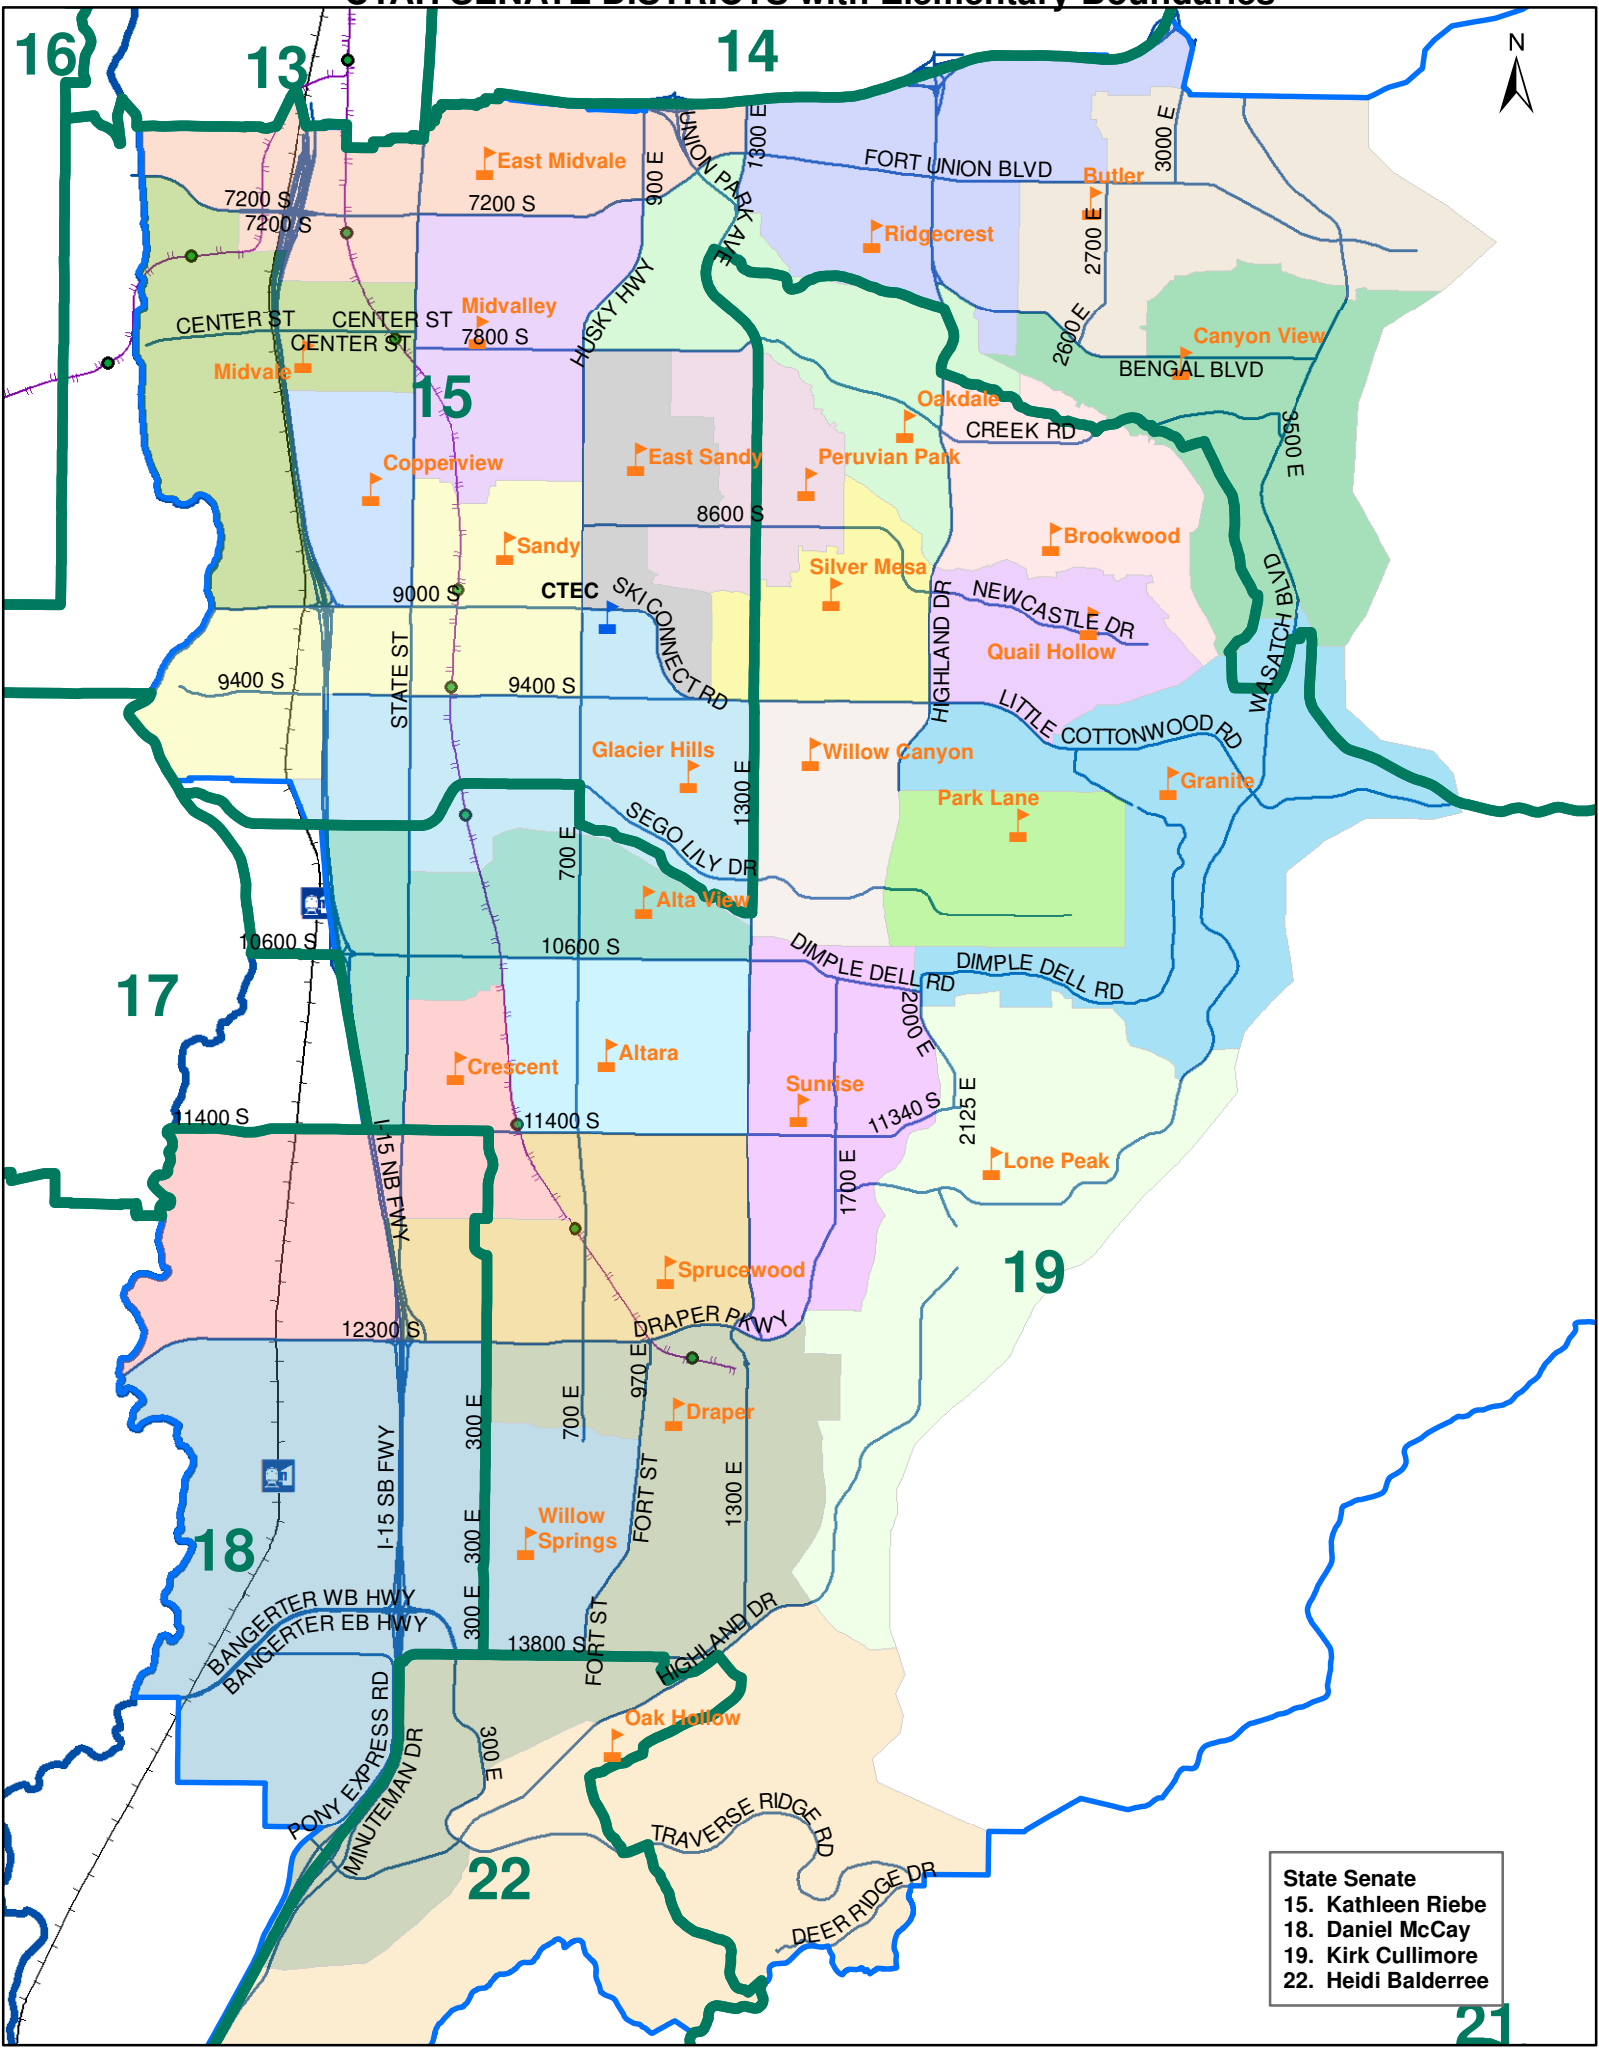

UTAH SENATE DISTRICTS with Elementary Boundaries

State Senate
15. Kathleen Riebe
18. Daniel McCay
19. Kirk Cullimore
22. Heidi Balderree