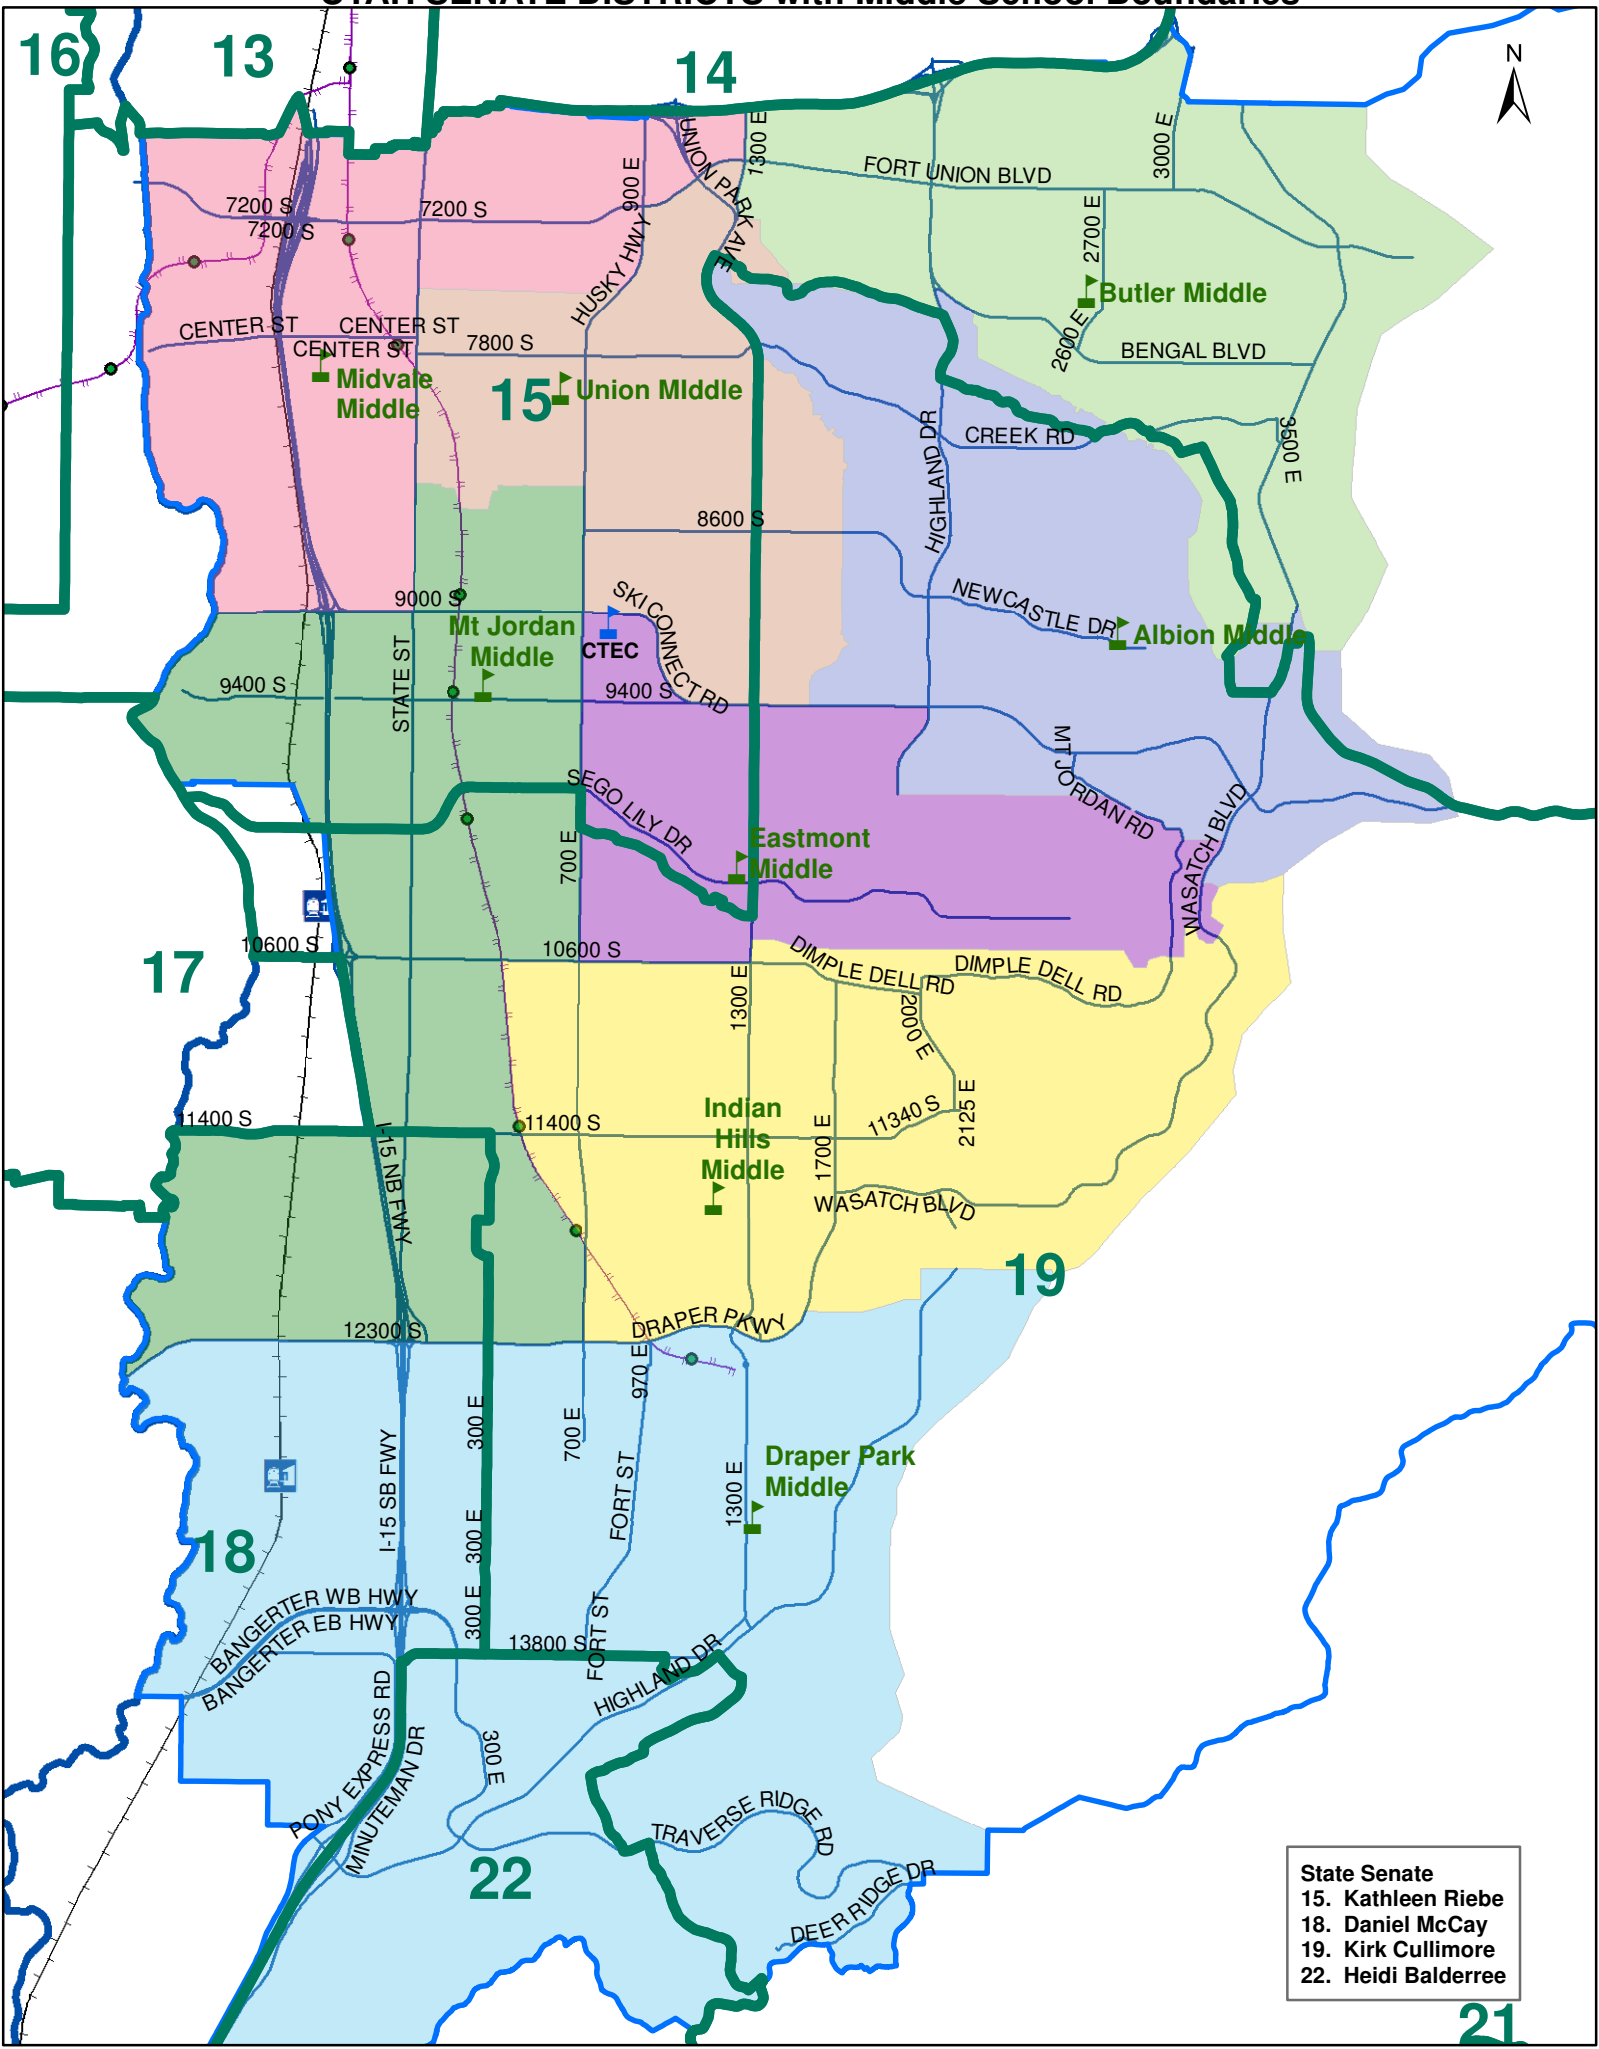

UTAH SENATE DISTRICTS with Middle School Boundaries

State Senate
15. Kathleen Riebe
18. Daniel McCay
19. Kirk Cullimore
22. Heidi Balderree