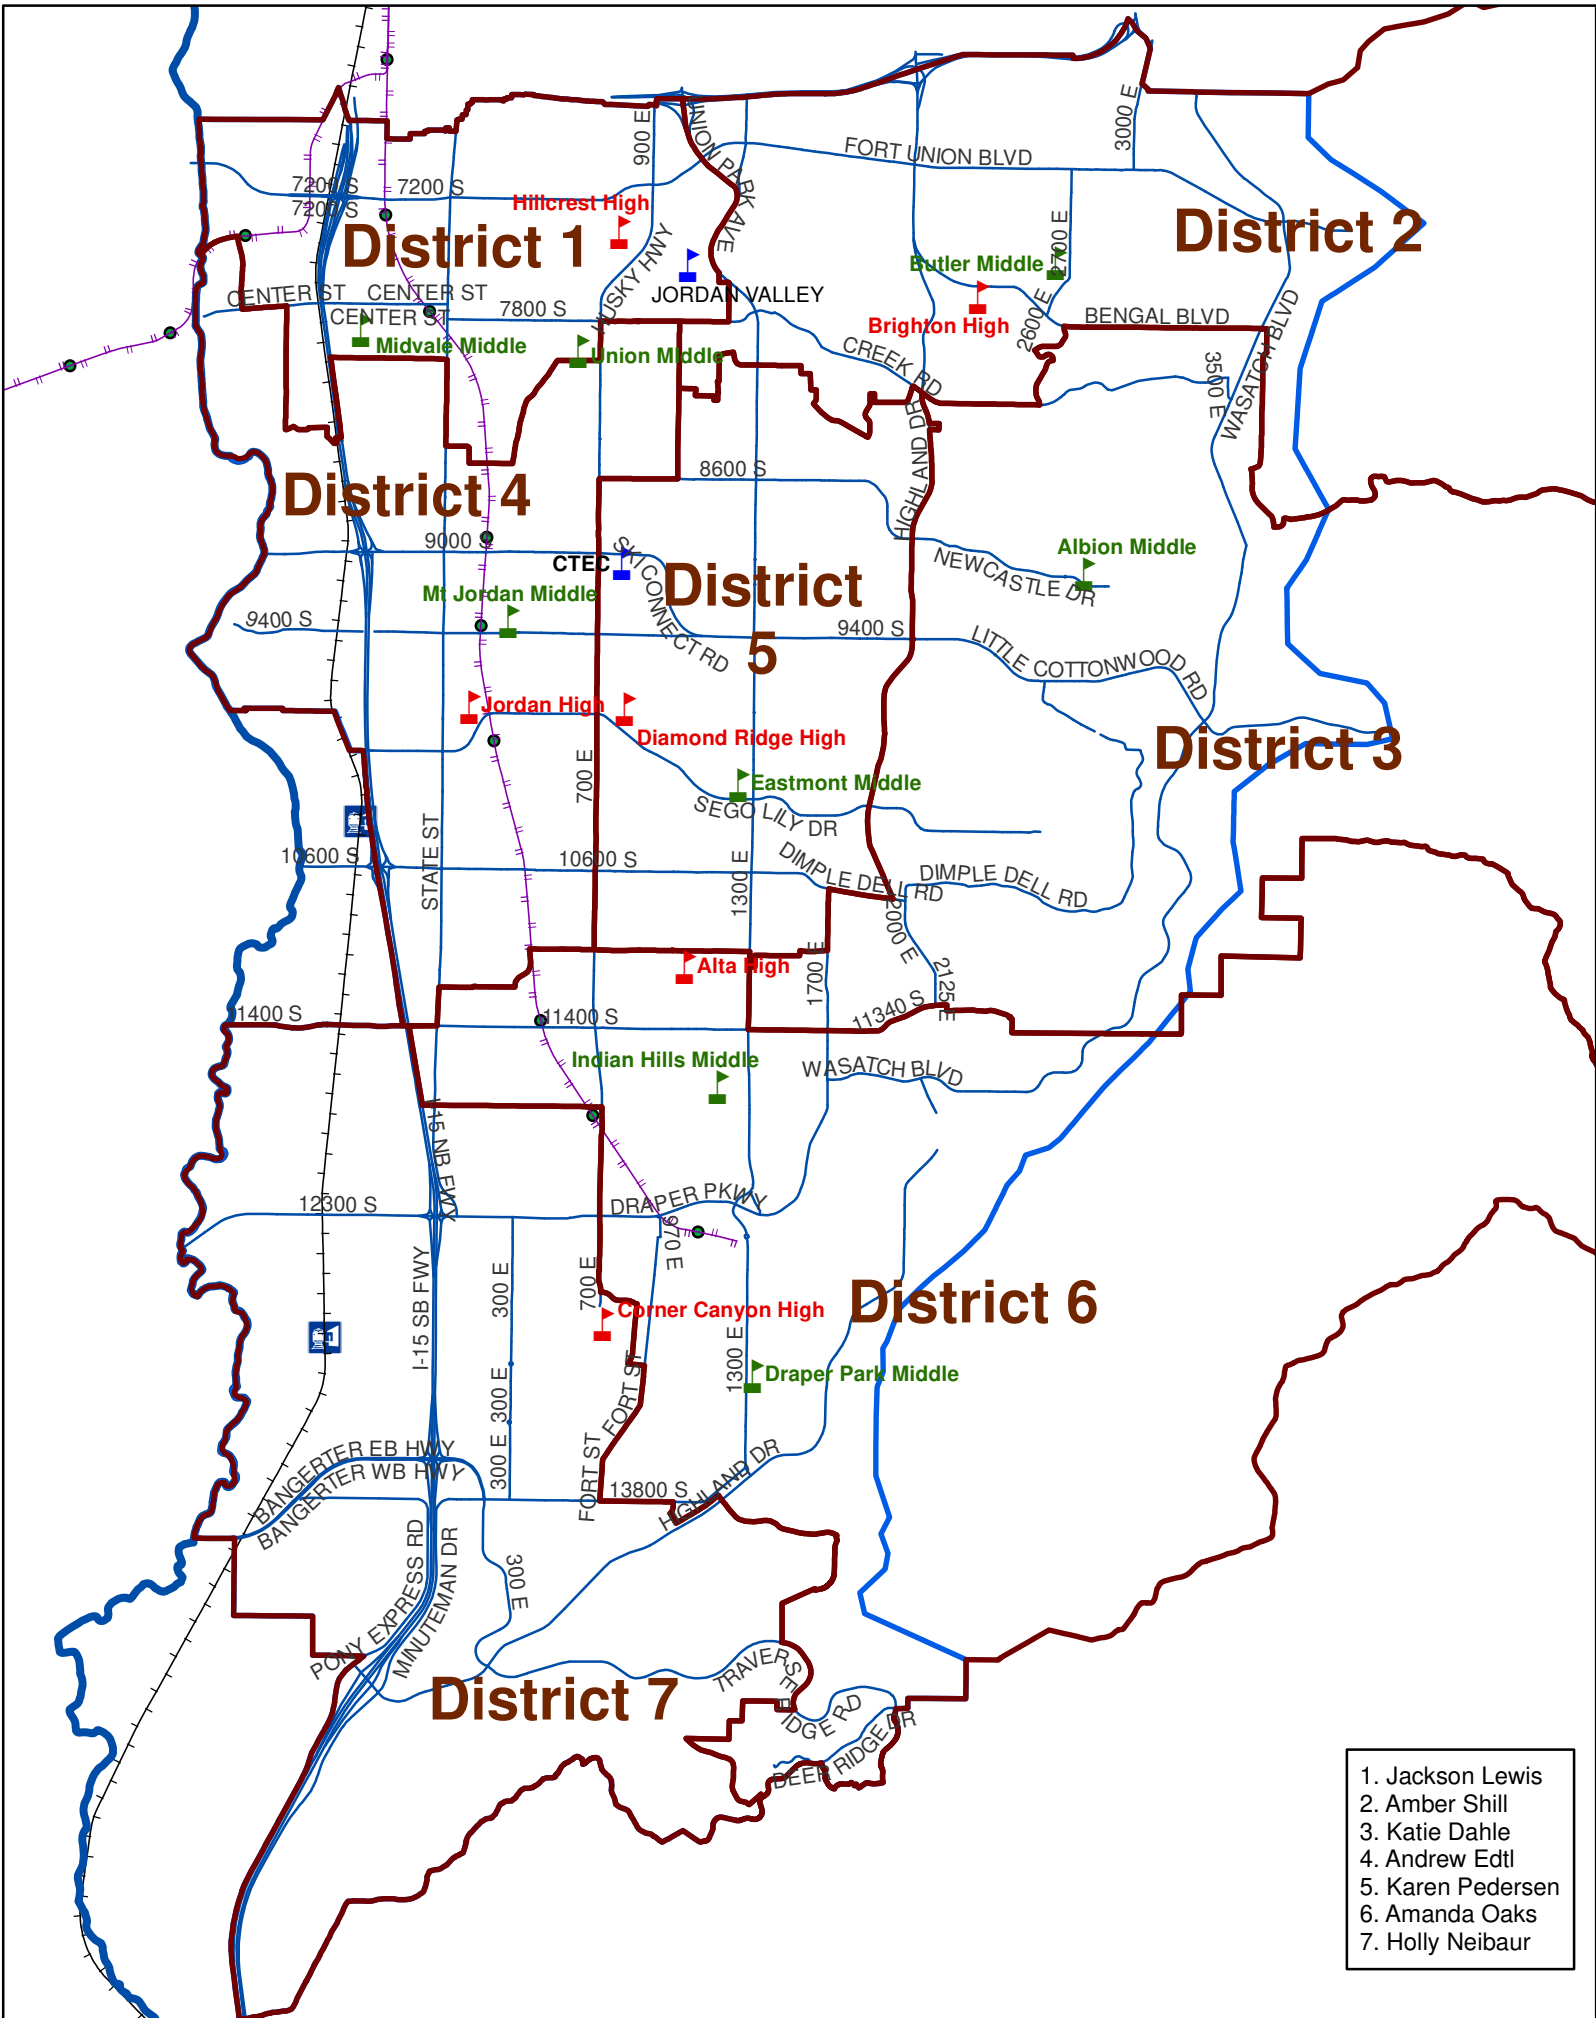

CANYONS SCHOOL BOARD BOUNDARIES

- 1. Jackson Lewis
- 2. Amber Shill
- 3. Katie Dahle
- 4. Andrew Edtl
- 5. Karen Pedersen
- 6. Amanda Oaks
- 7. Holly Neibaur

CANYONS SCHOOL BOARD with Middle School Boundaries