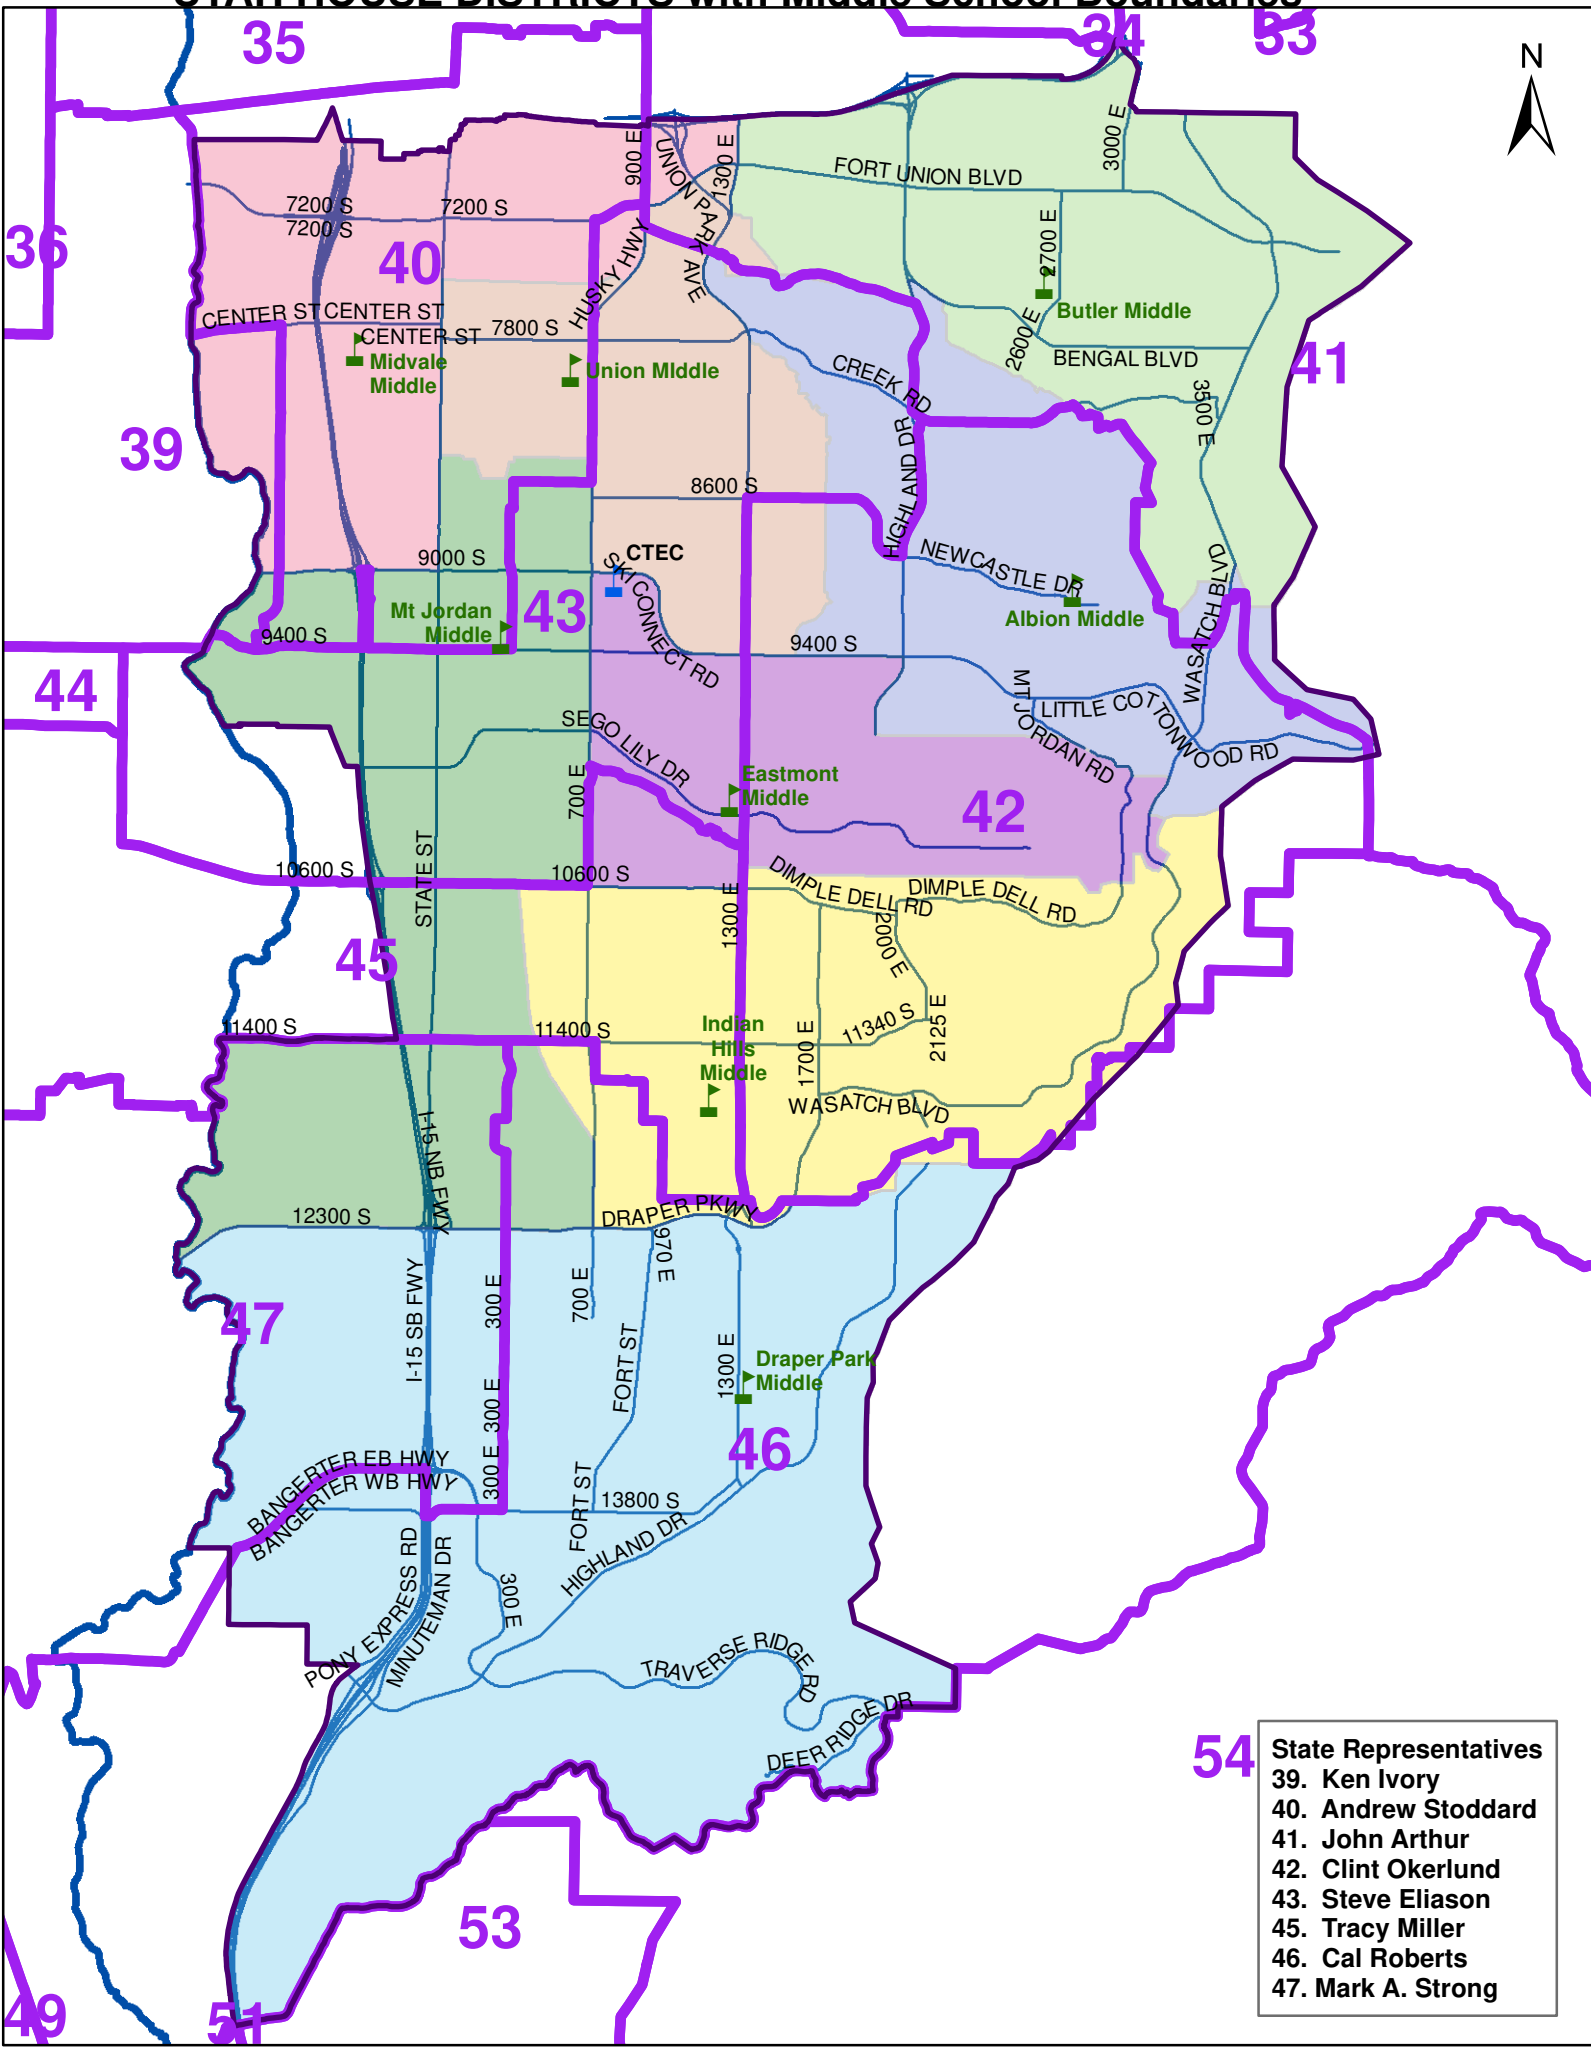

UTAH HOUSE DISTRICTS with Middle School Boundaries

54 State Representatives

39.	Ken Ivory
40.	Andrew Stoddard
41.	John Arthur
42.	Clint Okerlund
43.	Steve Eliason
45.	Tracy Miller
46.	Cal Roberts
47.	Mark A. Strong