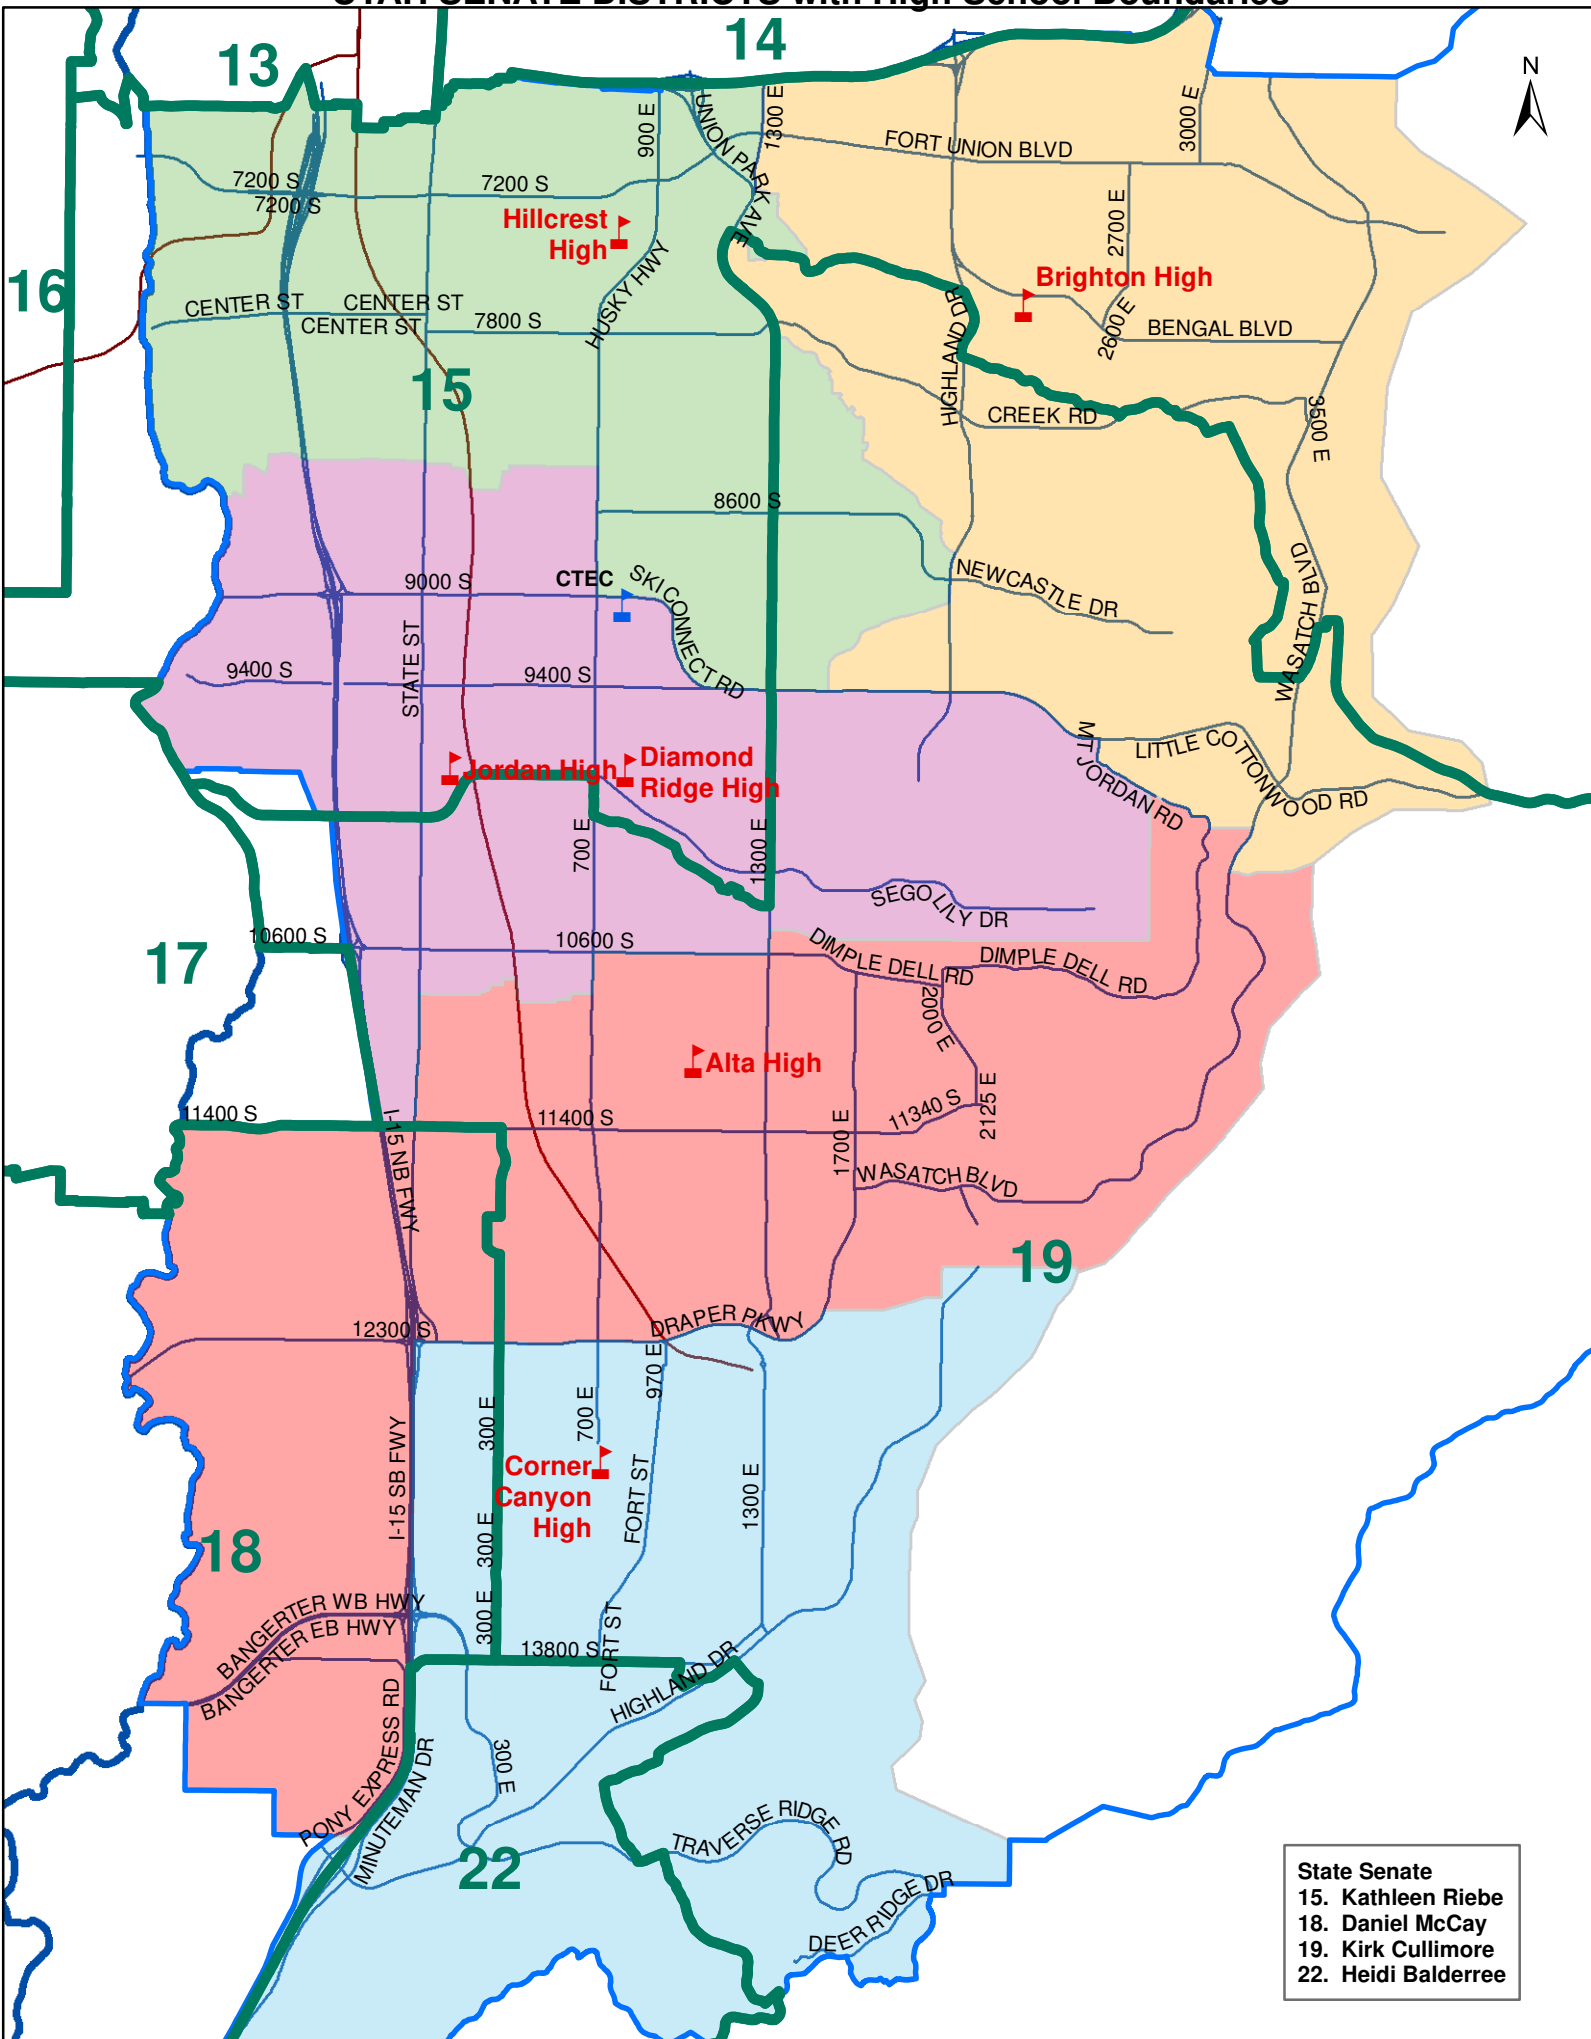

UTAH SENATE DISTRICTS with High School Boundaries

State Senate
15. Kathleen Riebe
18. Daniel McCay
19. Kirk Cullimore
22. Heidi Balderree