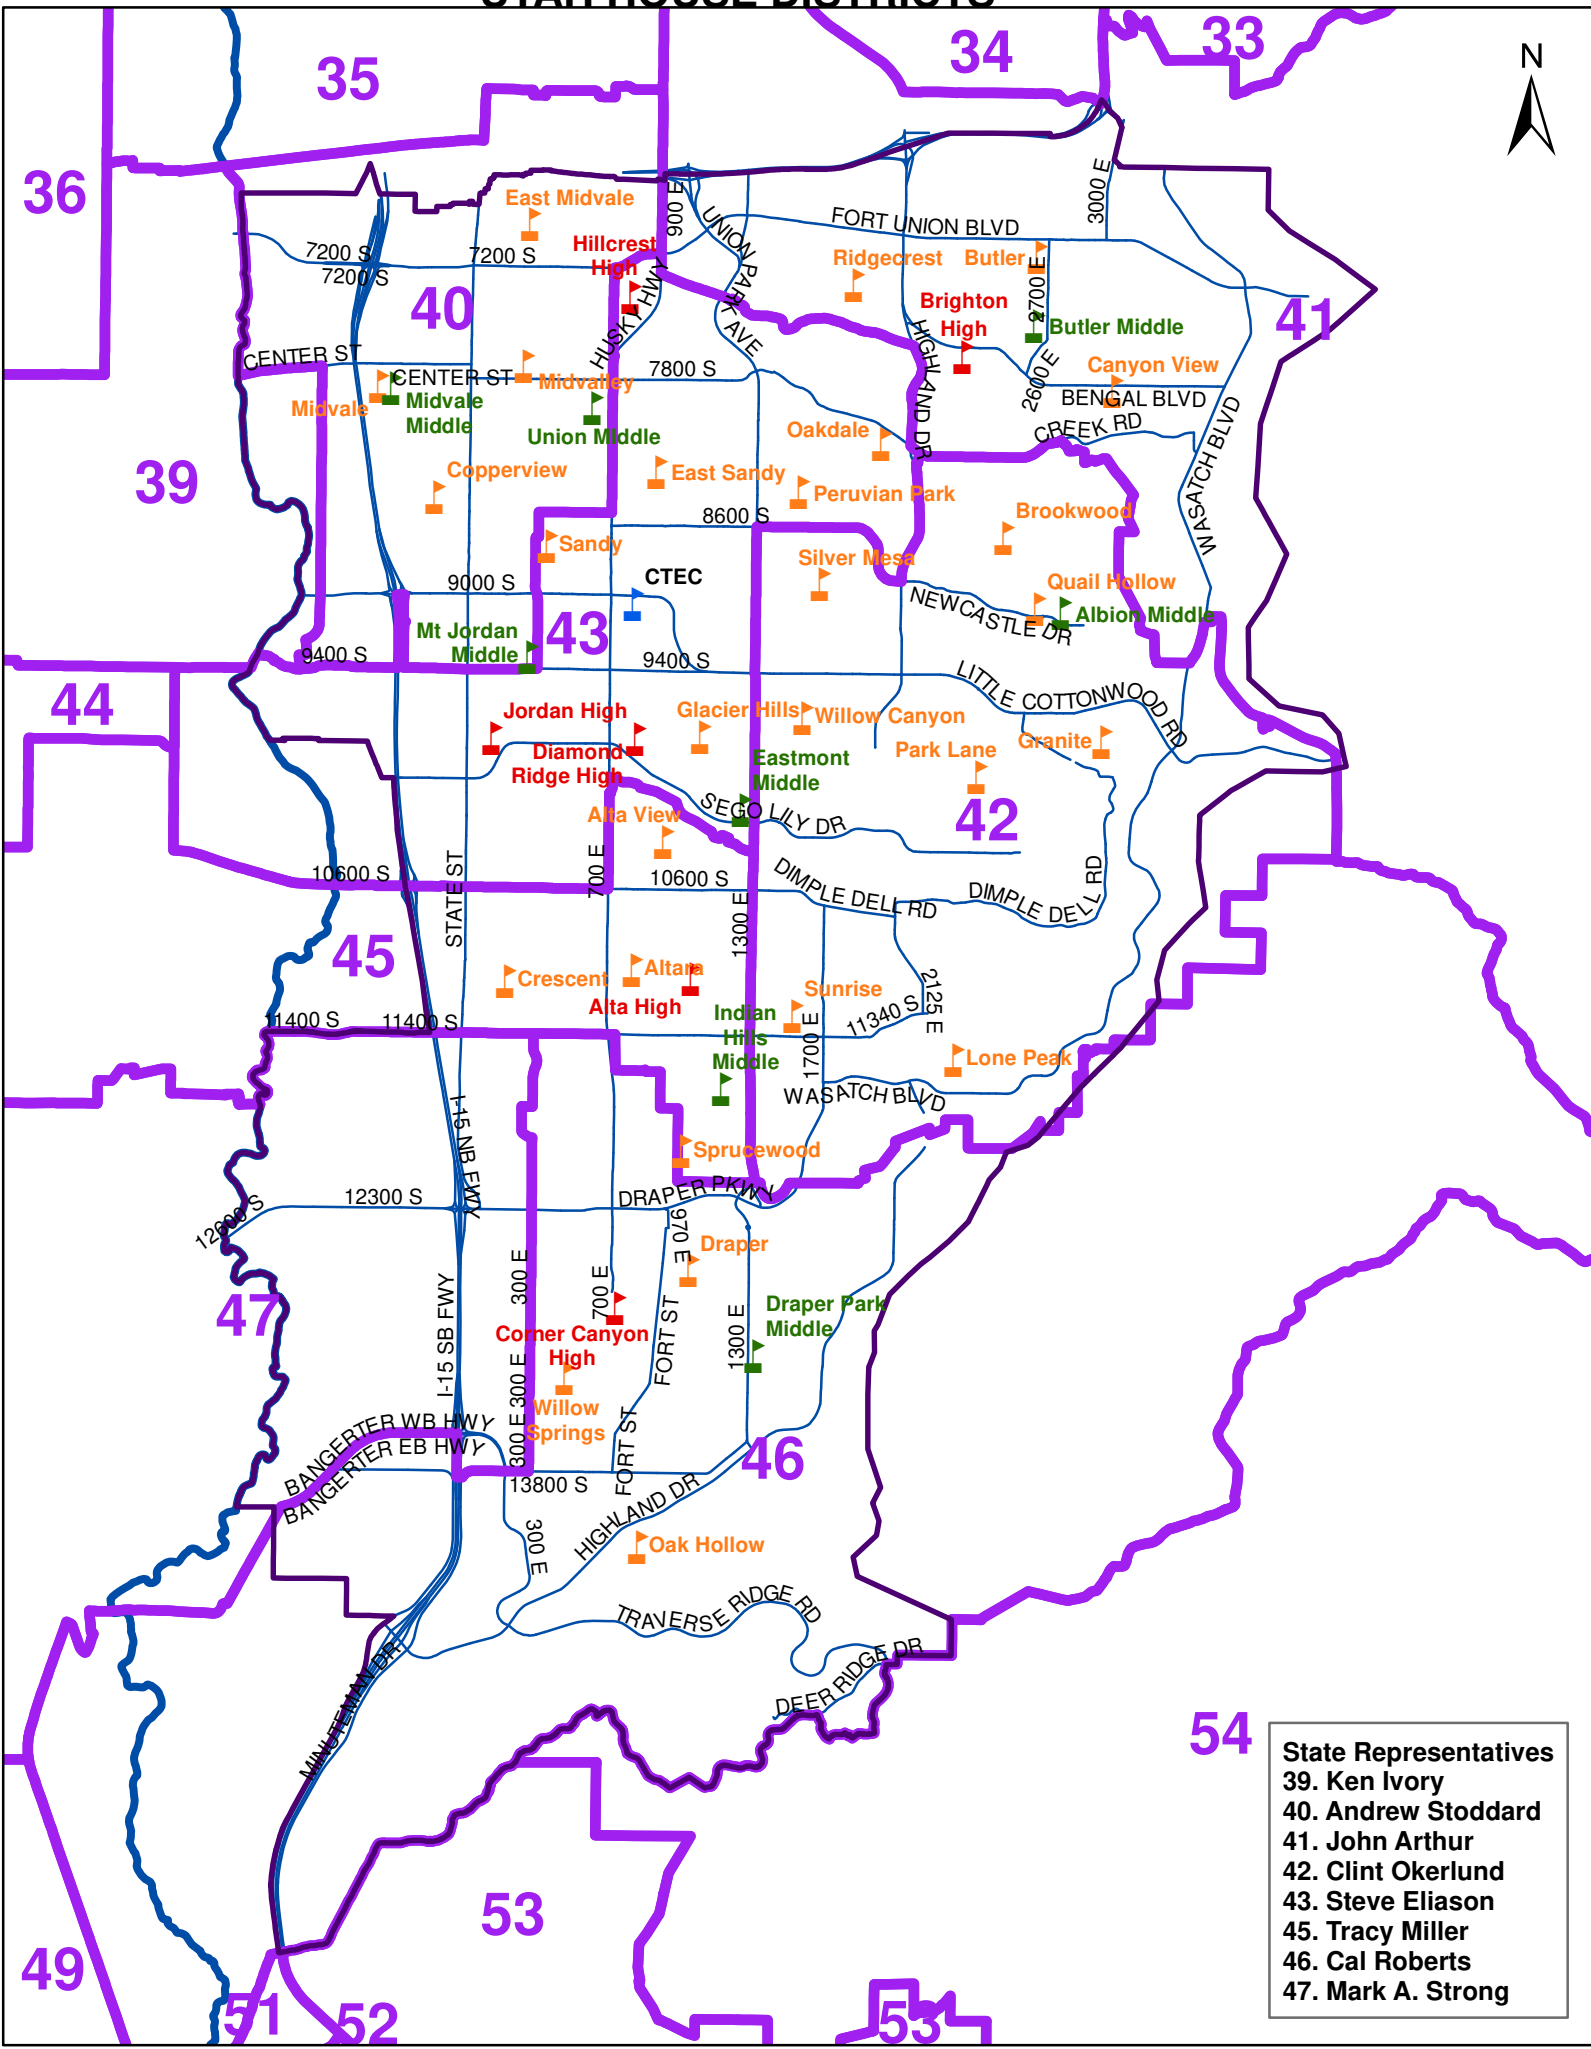

UTAH HOUSE DISTRICTS

State Representatives	
39.	Ken Ivory
40.	Andrew Stoddard
41.	John Arthur
42.	Clint Okerlund
43.	Steve Eliason
45.	Tracy Miller
46.	Cal Roberts
47.	Mark A. Strong