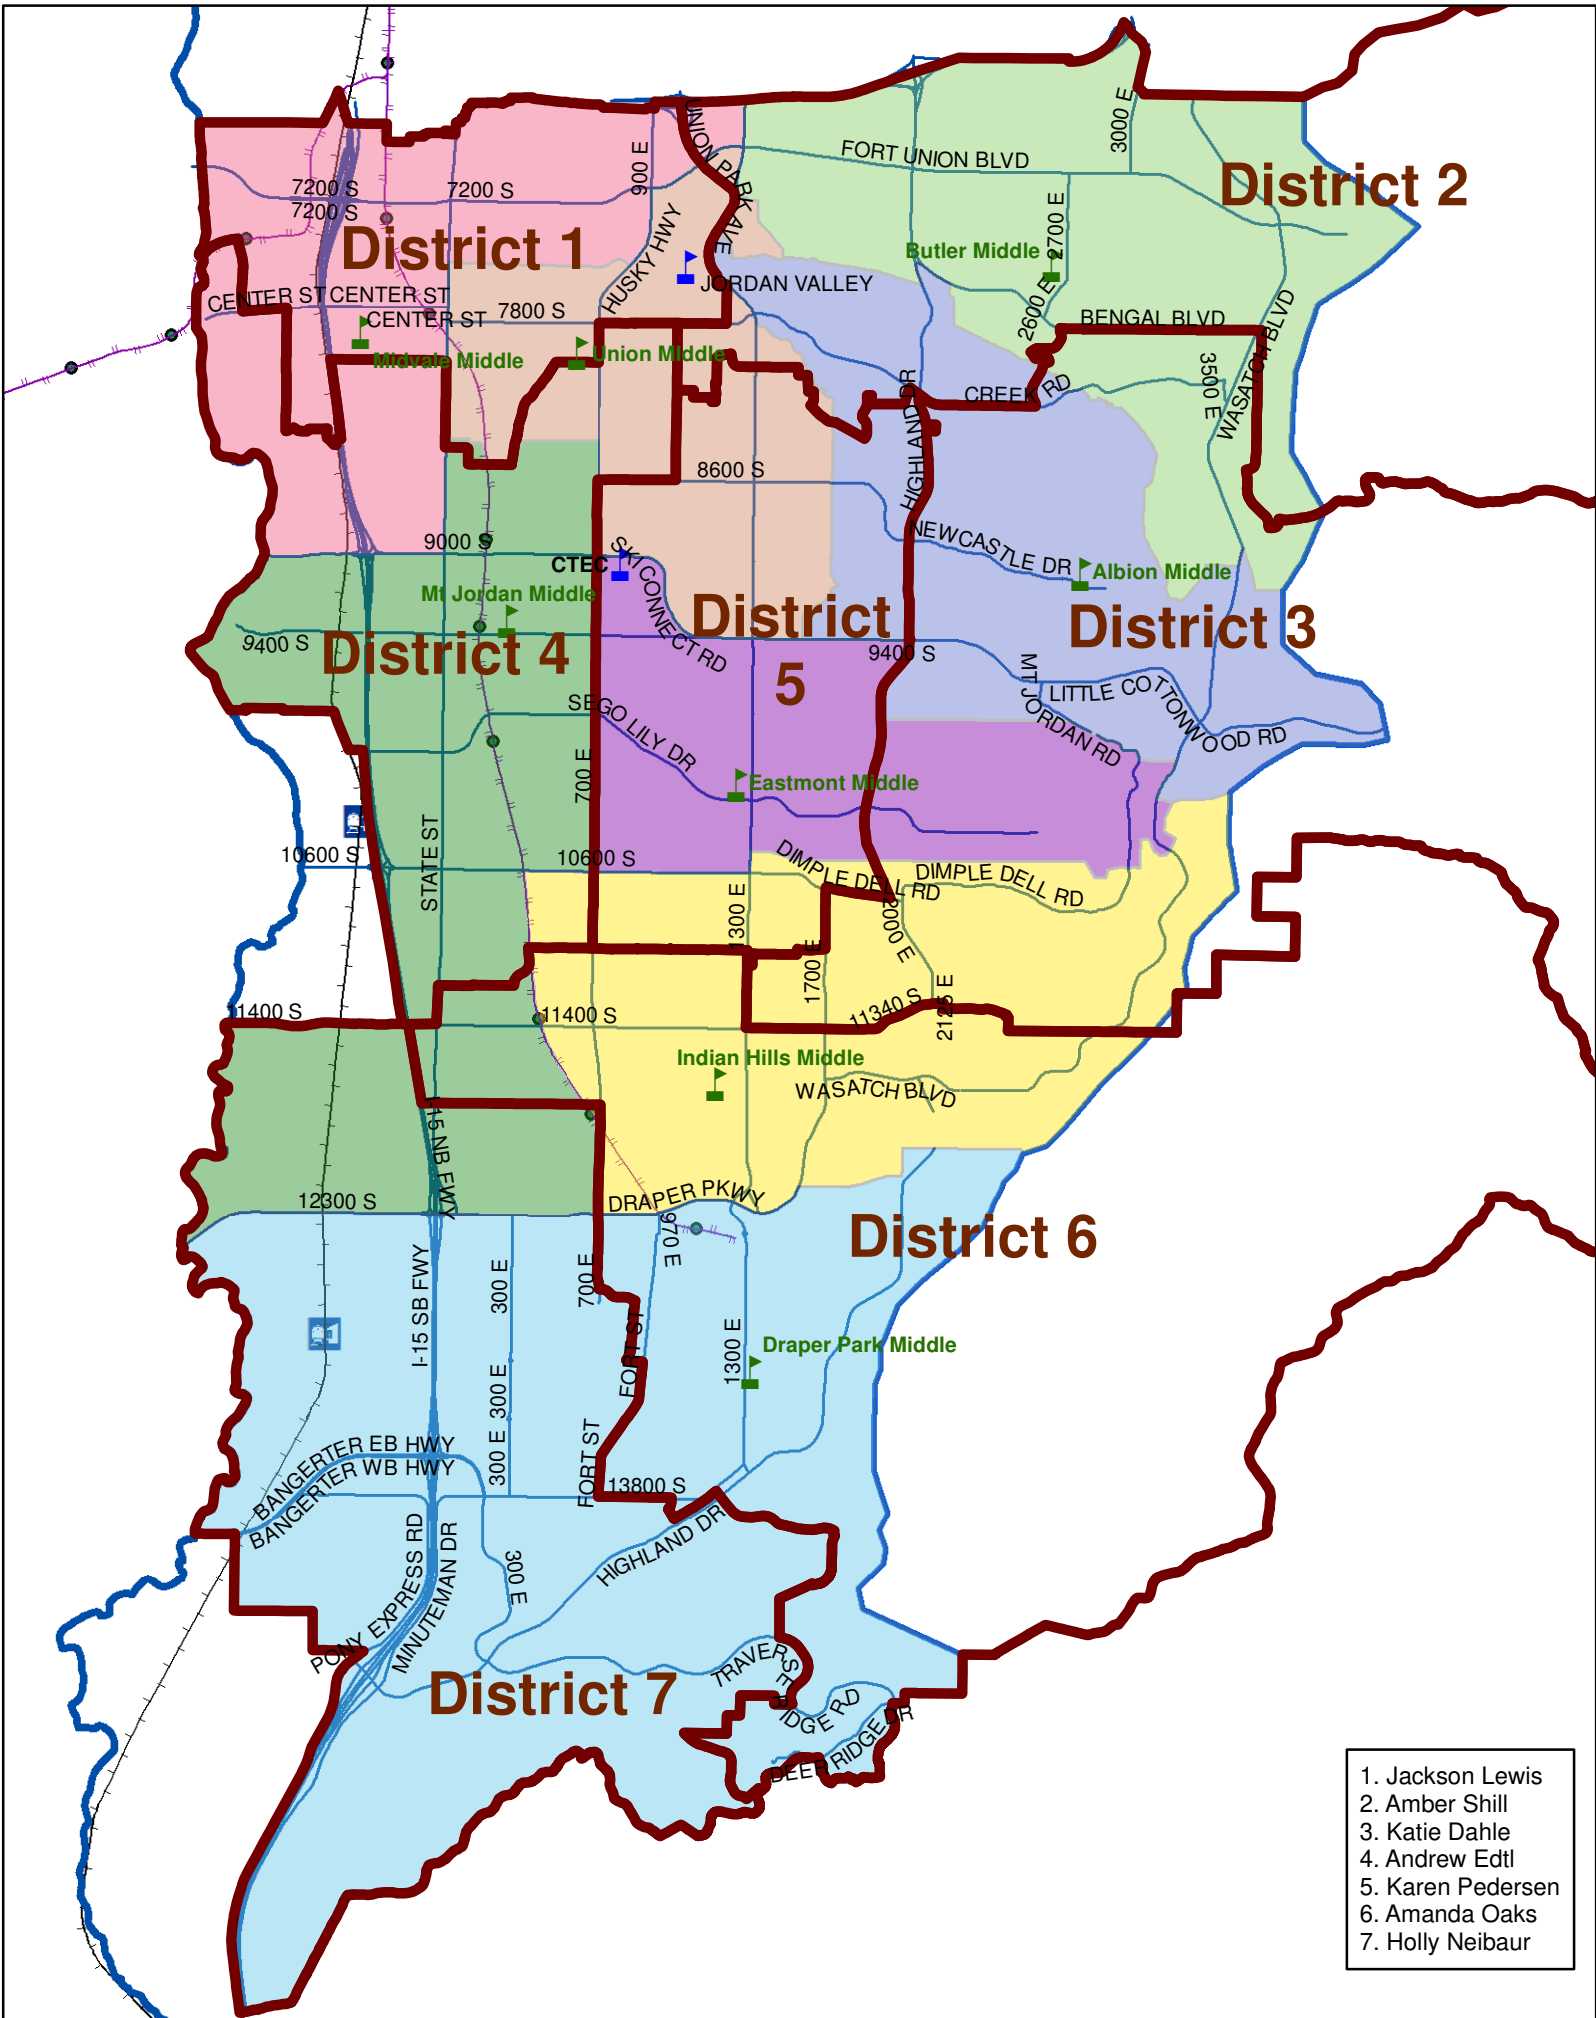

CANYONS SCHOOL BOARD BOUNDARIES

- 1. Jackson Lewis
- 2. Amber Shill
- 3. Katie Dahle
- 4. Andrew Edtl
- 5. Karen Pedersen
- 6. Amanda Oaks
- 7. Holly Neibaur

CANYONS SCHOOL BOARD with Middle School Boundaries