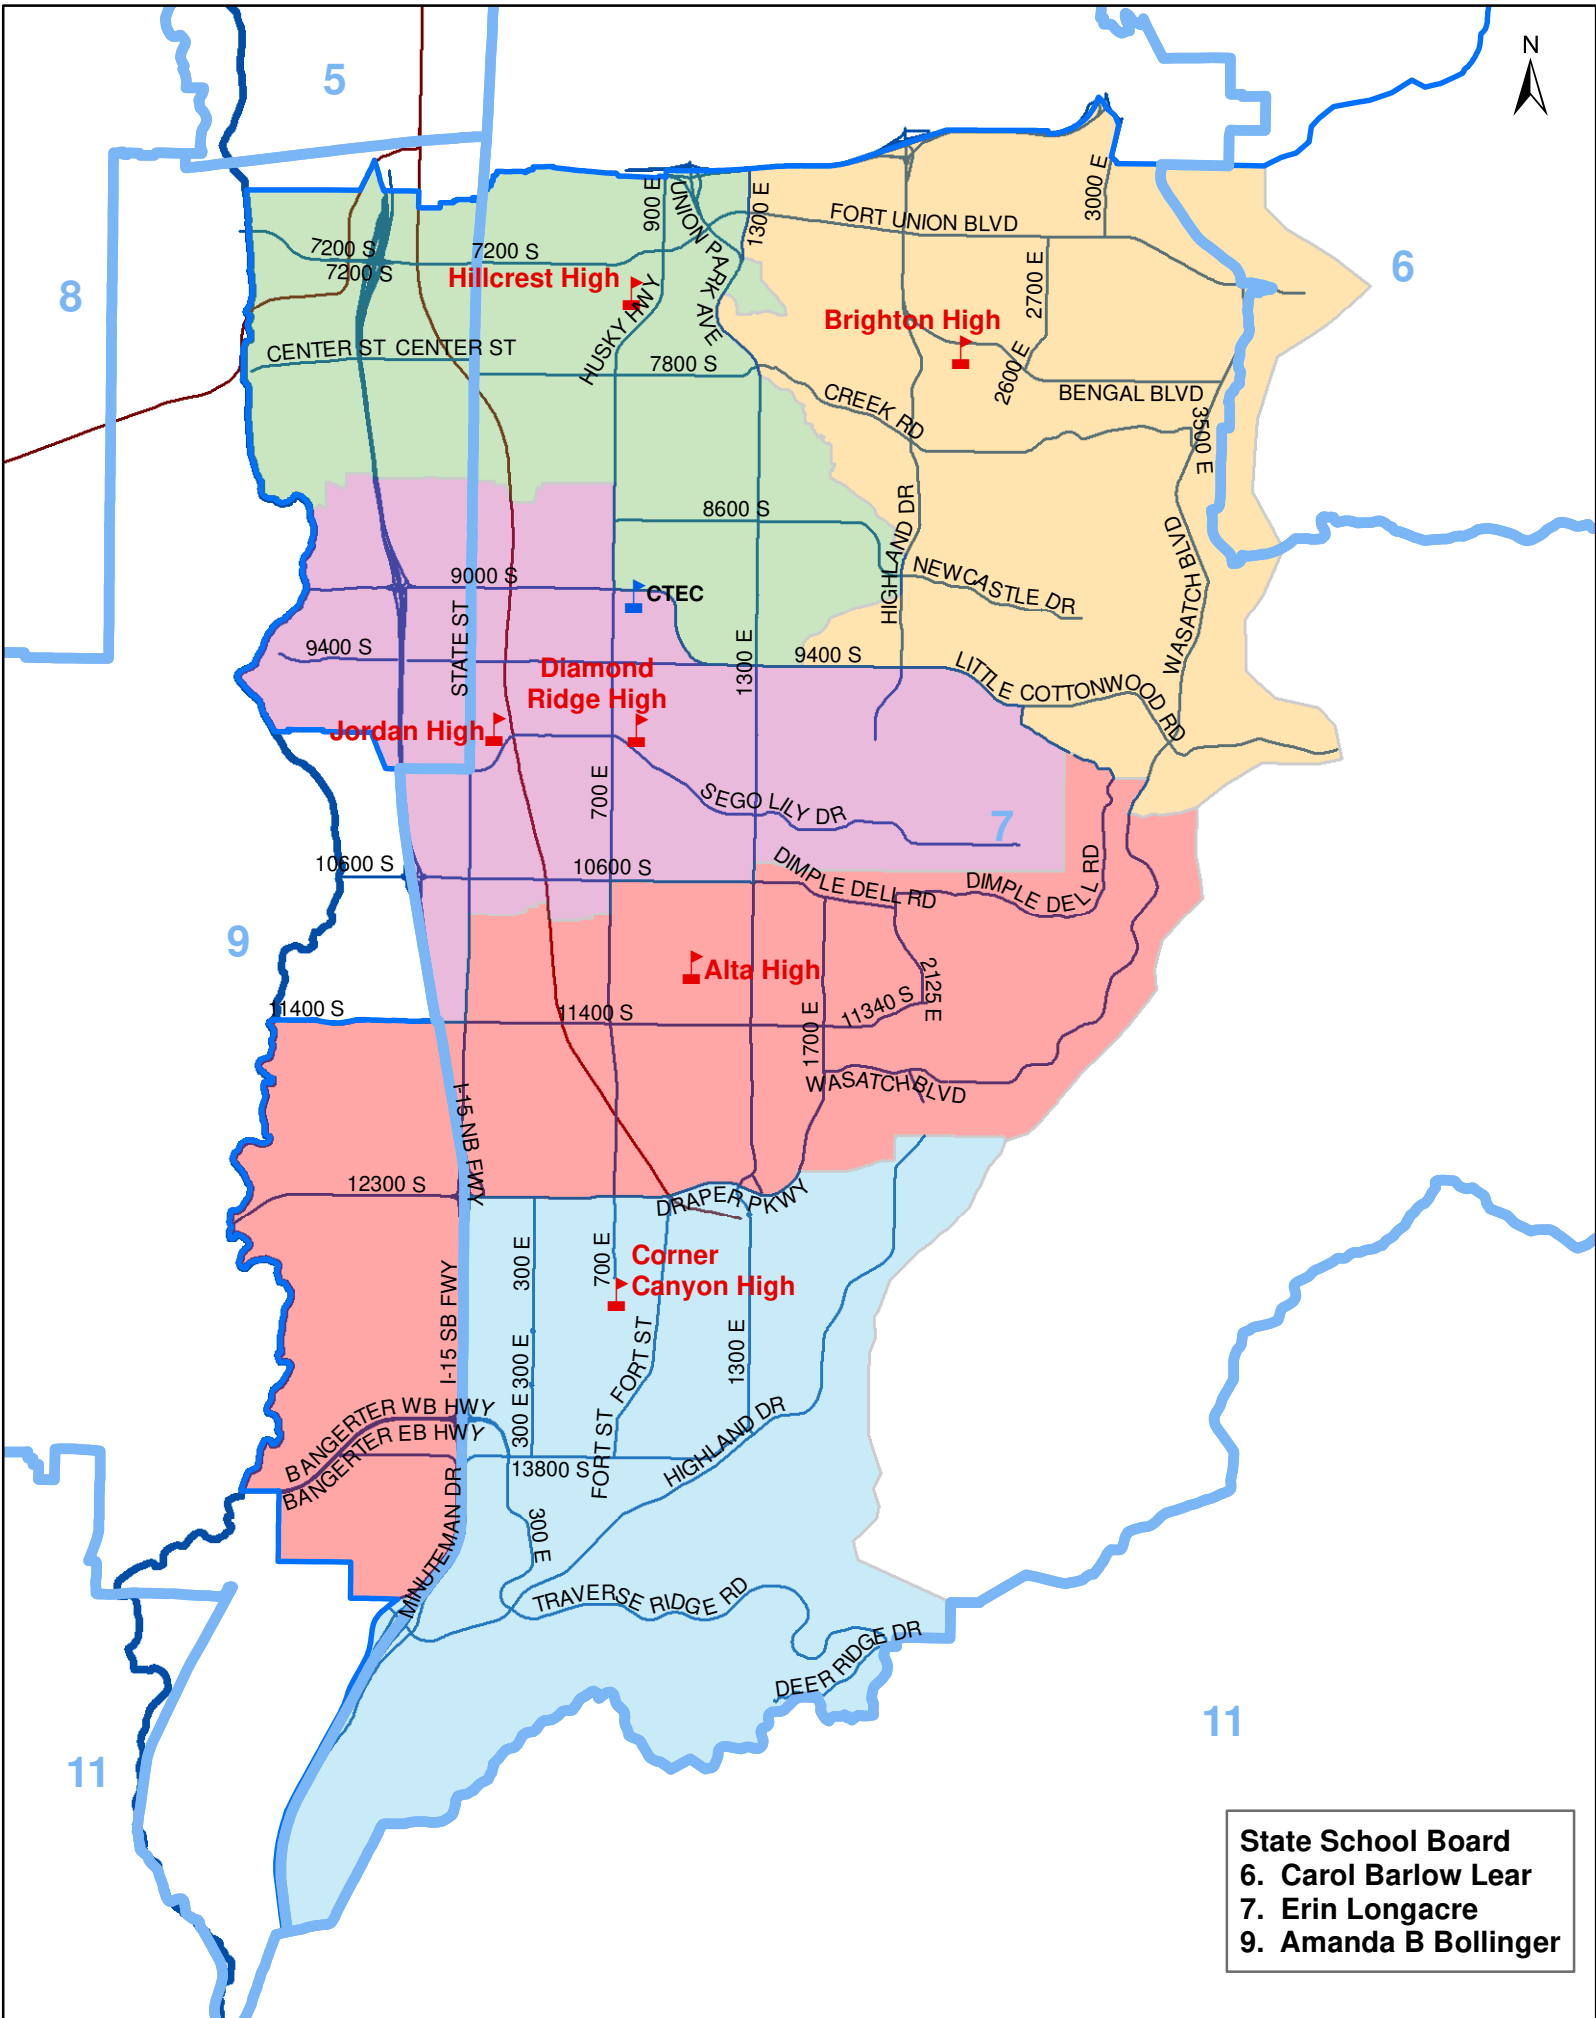

STATE SCHOOL BOARD with High School Boundaries

State School Board
6. Carol Barlow Lear
7. Erin Longacre
9. Amanda B Bollinger