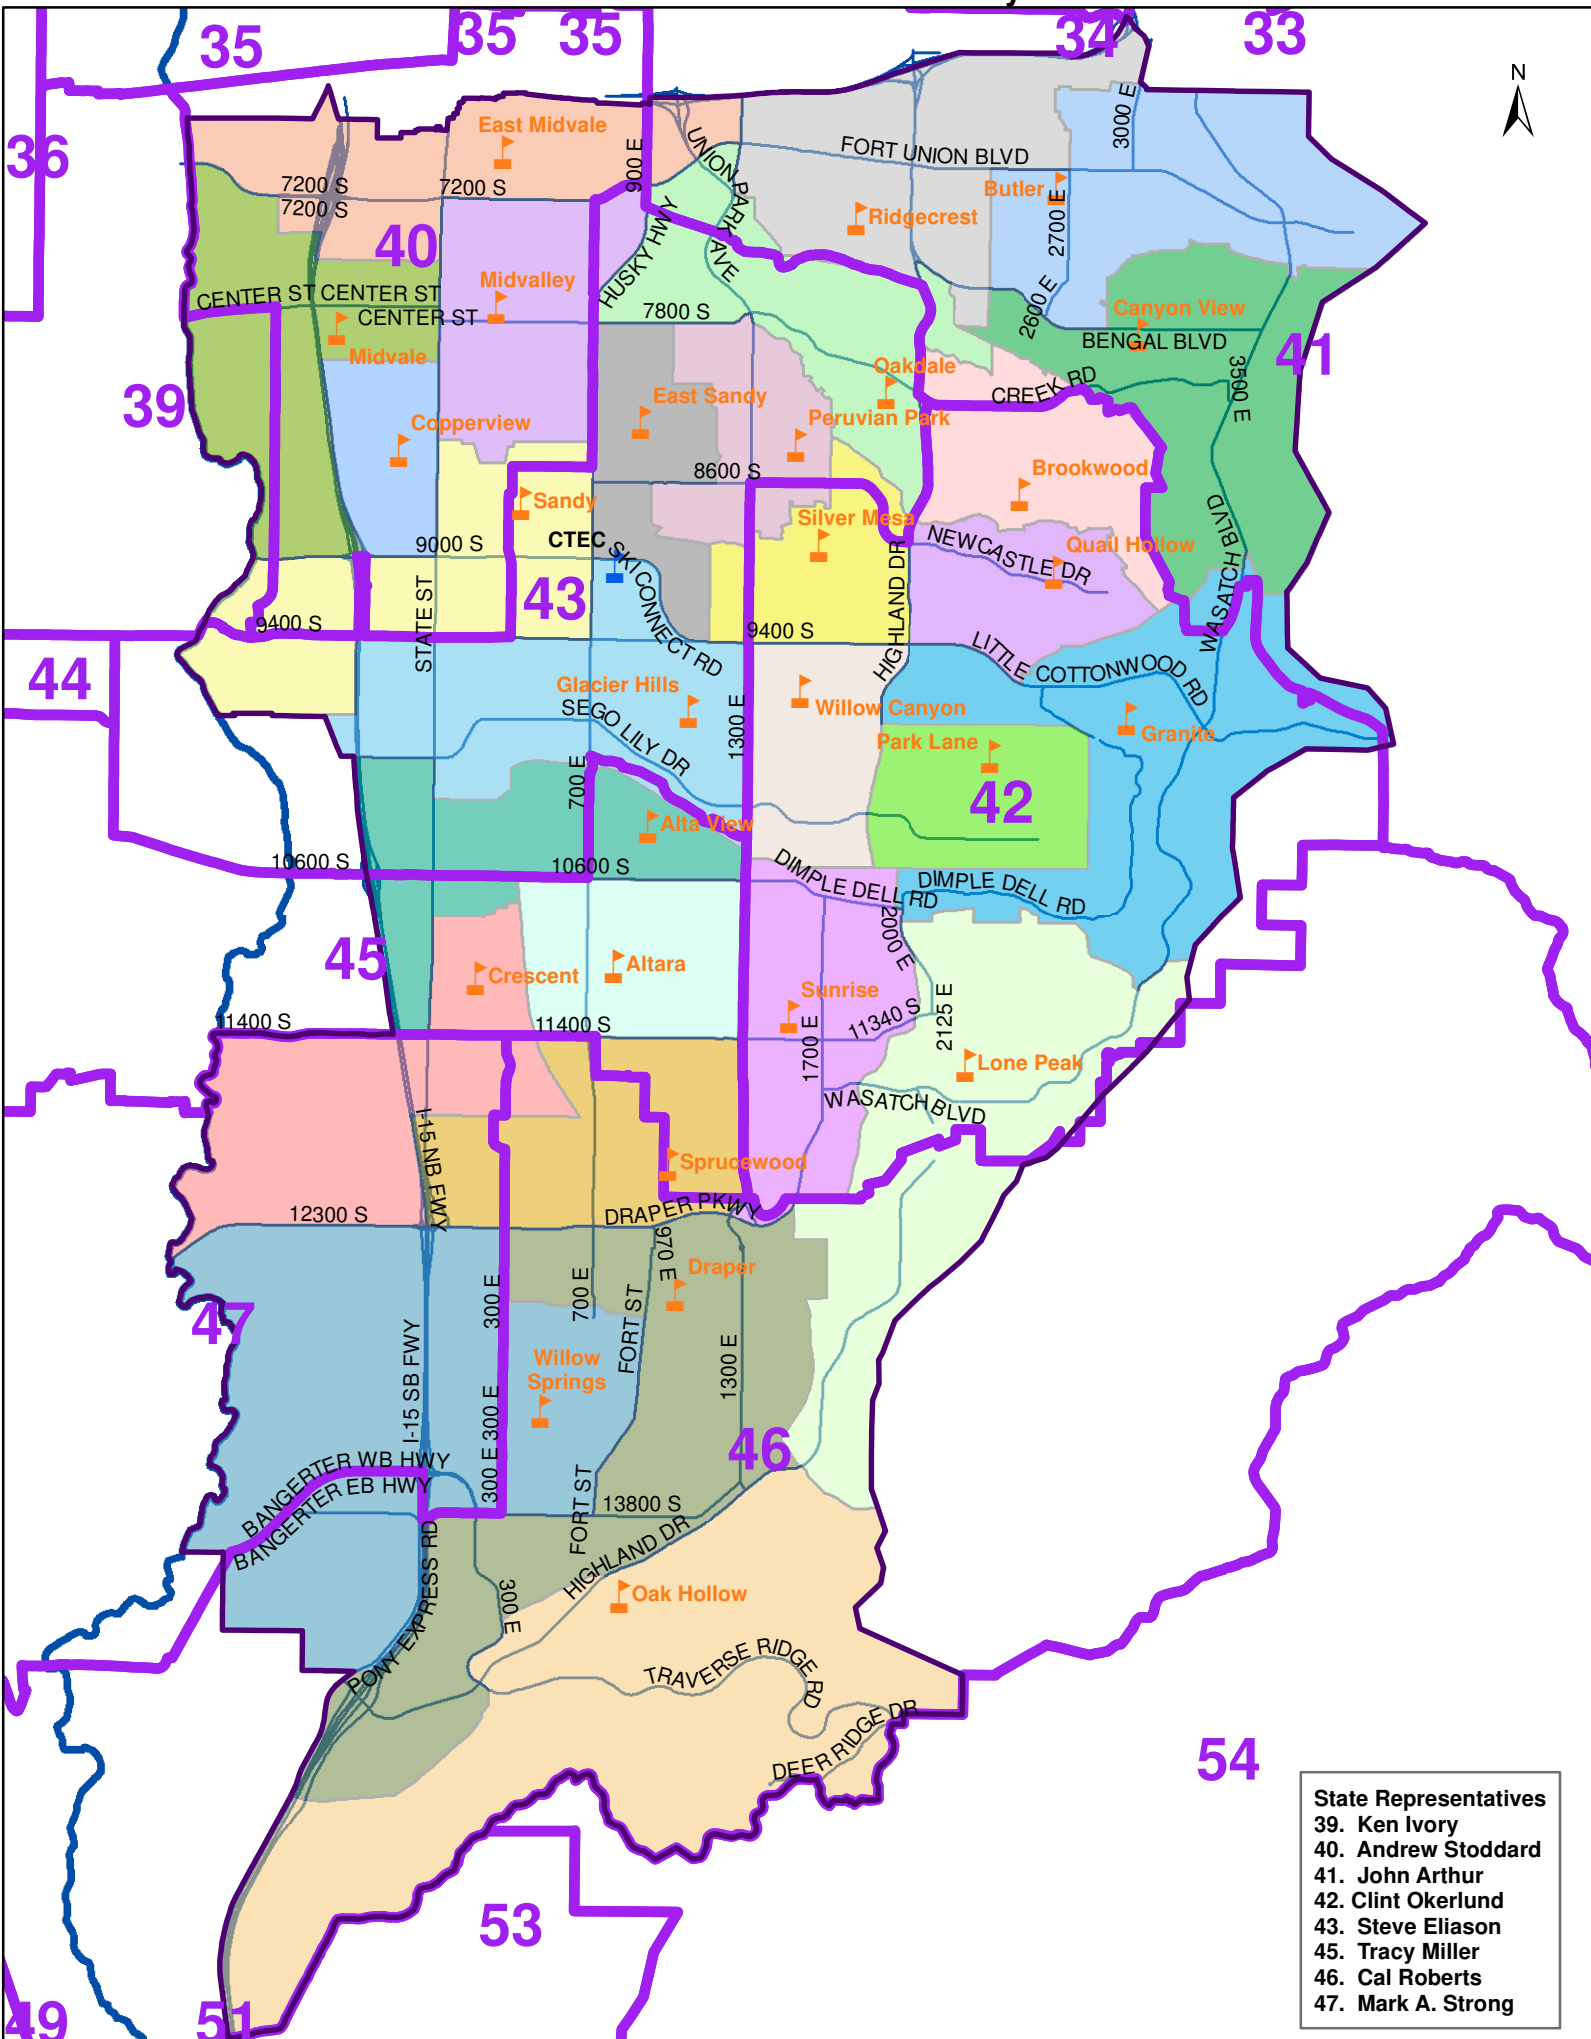

UTAH HOUSE DISTRICTS with Elementary Boundaries

State Representatives	
39.	Ken Ivory
40.	Andrew Stoddard
41.	John Arthur
42.	Clint Okerlund
43.	Steve Eliason
45.	Tracy Miller
46.	Cal Roberts
47.	Mark A. Strong