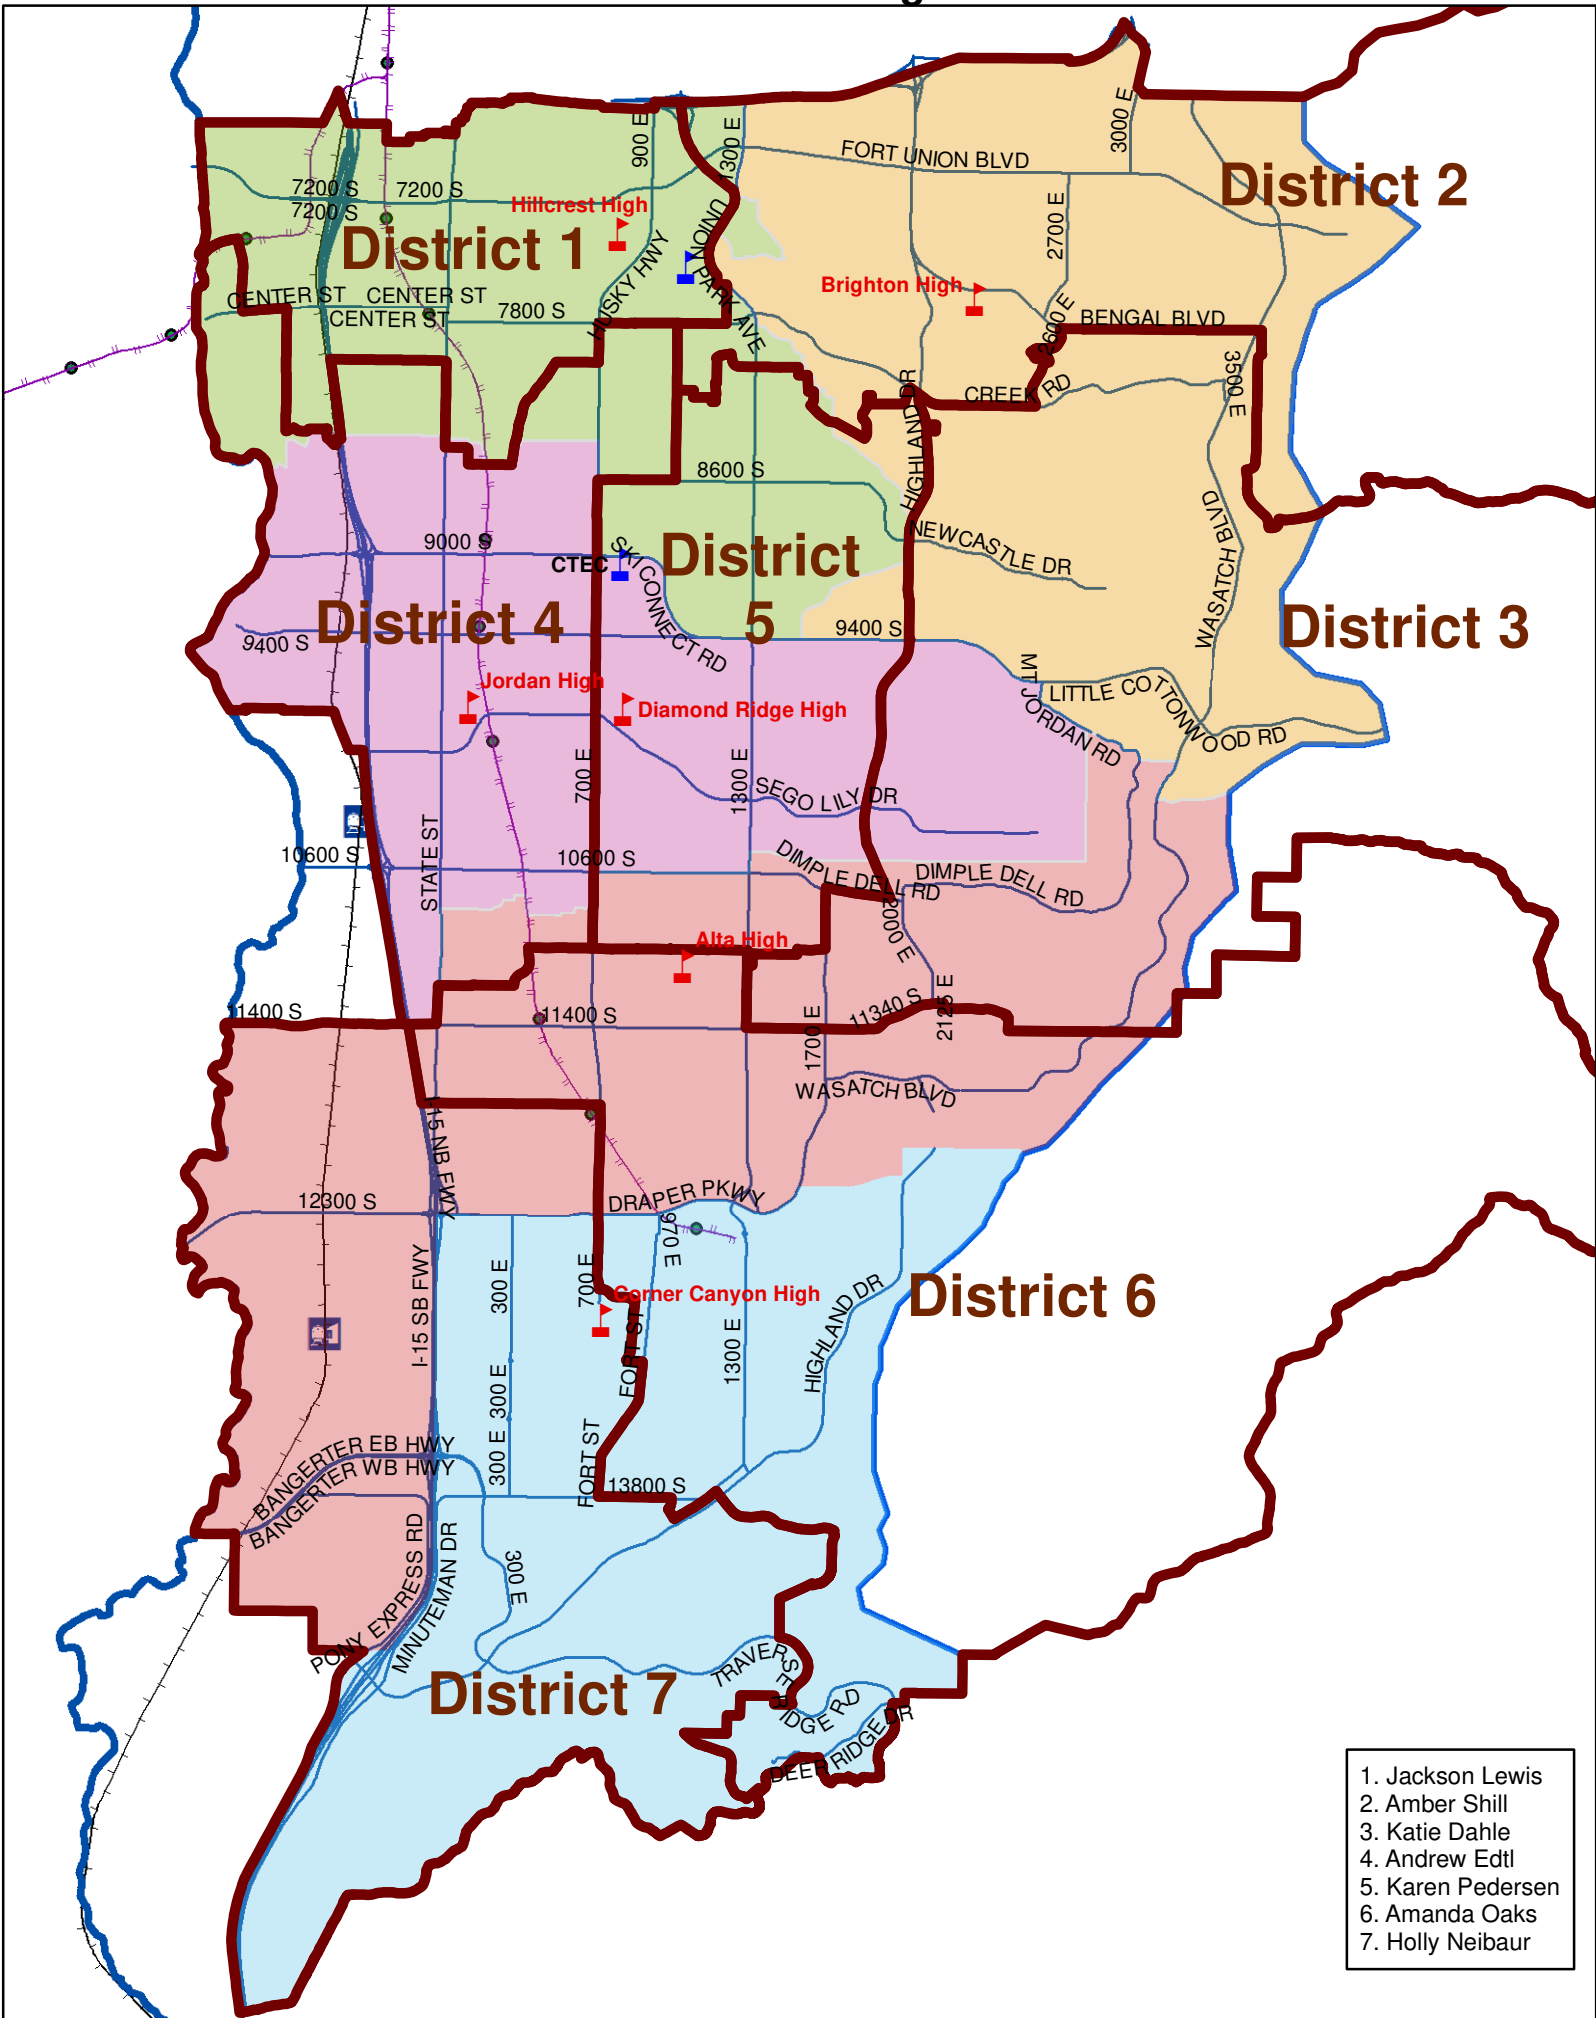

CANYONS SCHOOL BOARD with High School Boundaries

1. Jackson Lewis
2. Amber Shill
3. Katie Dahle
4. Andrew Edtl
5. Karen Pedersen
6. Amanda Oaks
7. Holly Neibaur