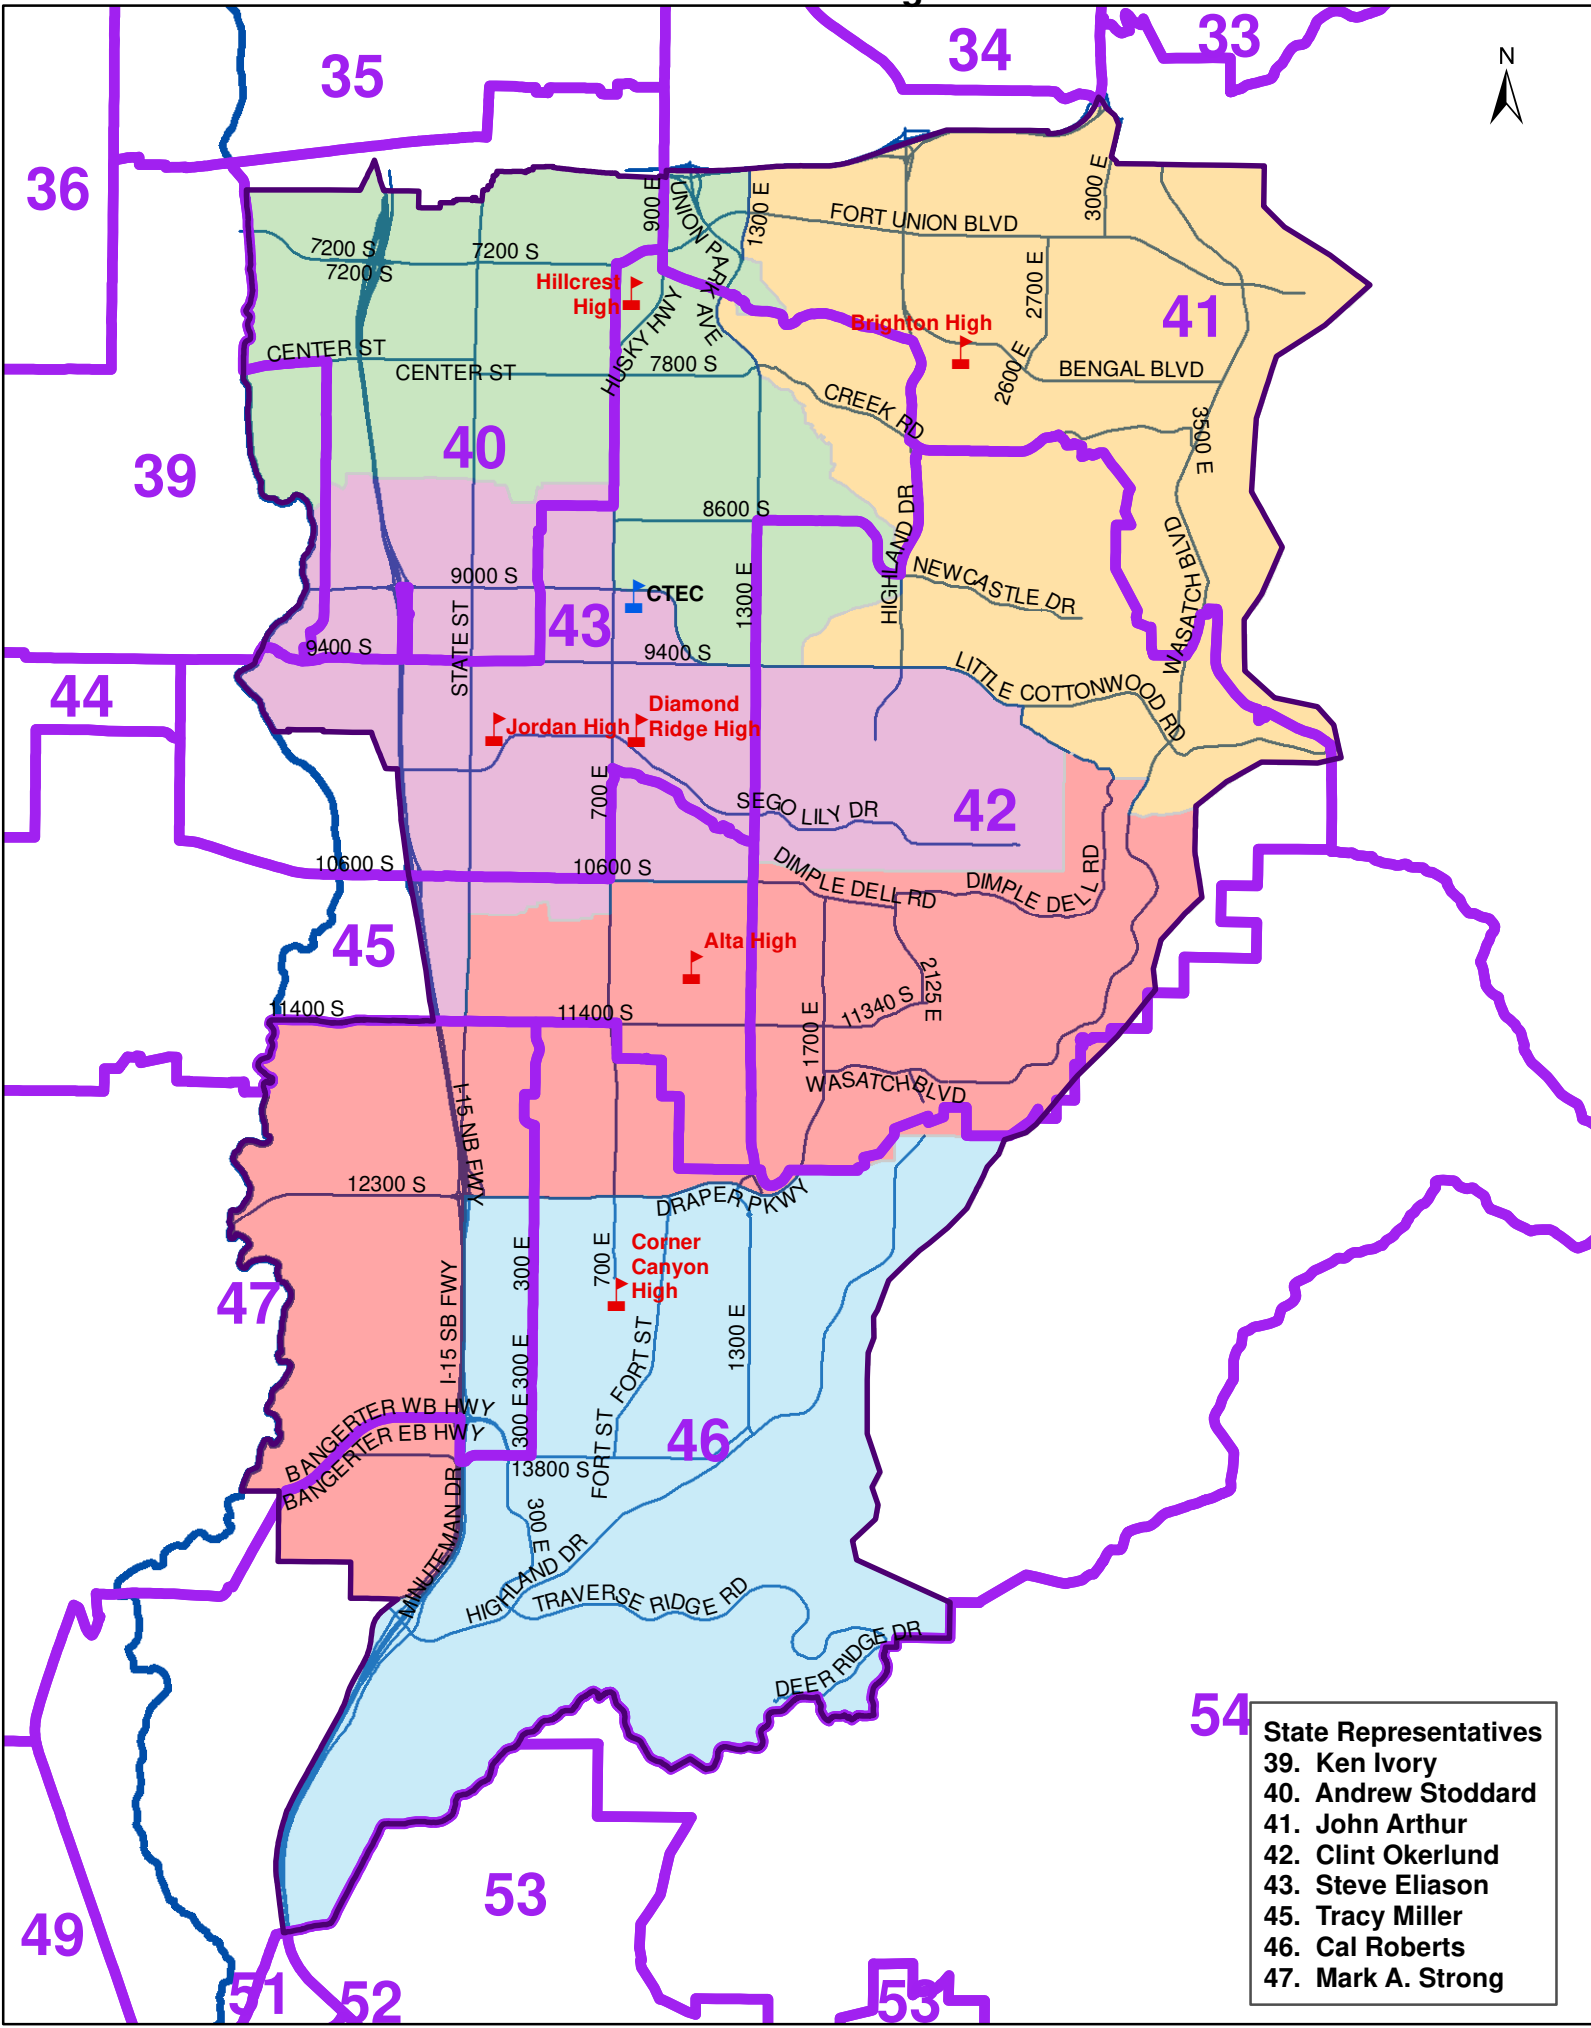

UTAH HOUSE DISTRICTS with High School Boundaries

State Representatives	
39.	Ken Ivory
40.	Andrew Stoddard
41.	John Arthur
42.	Clint Okerlund
43.	Steve Eliason
45.	Tracy Miller
46.	Cal Roberts
47.	Mark A. Strong