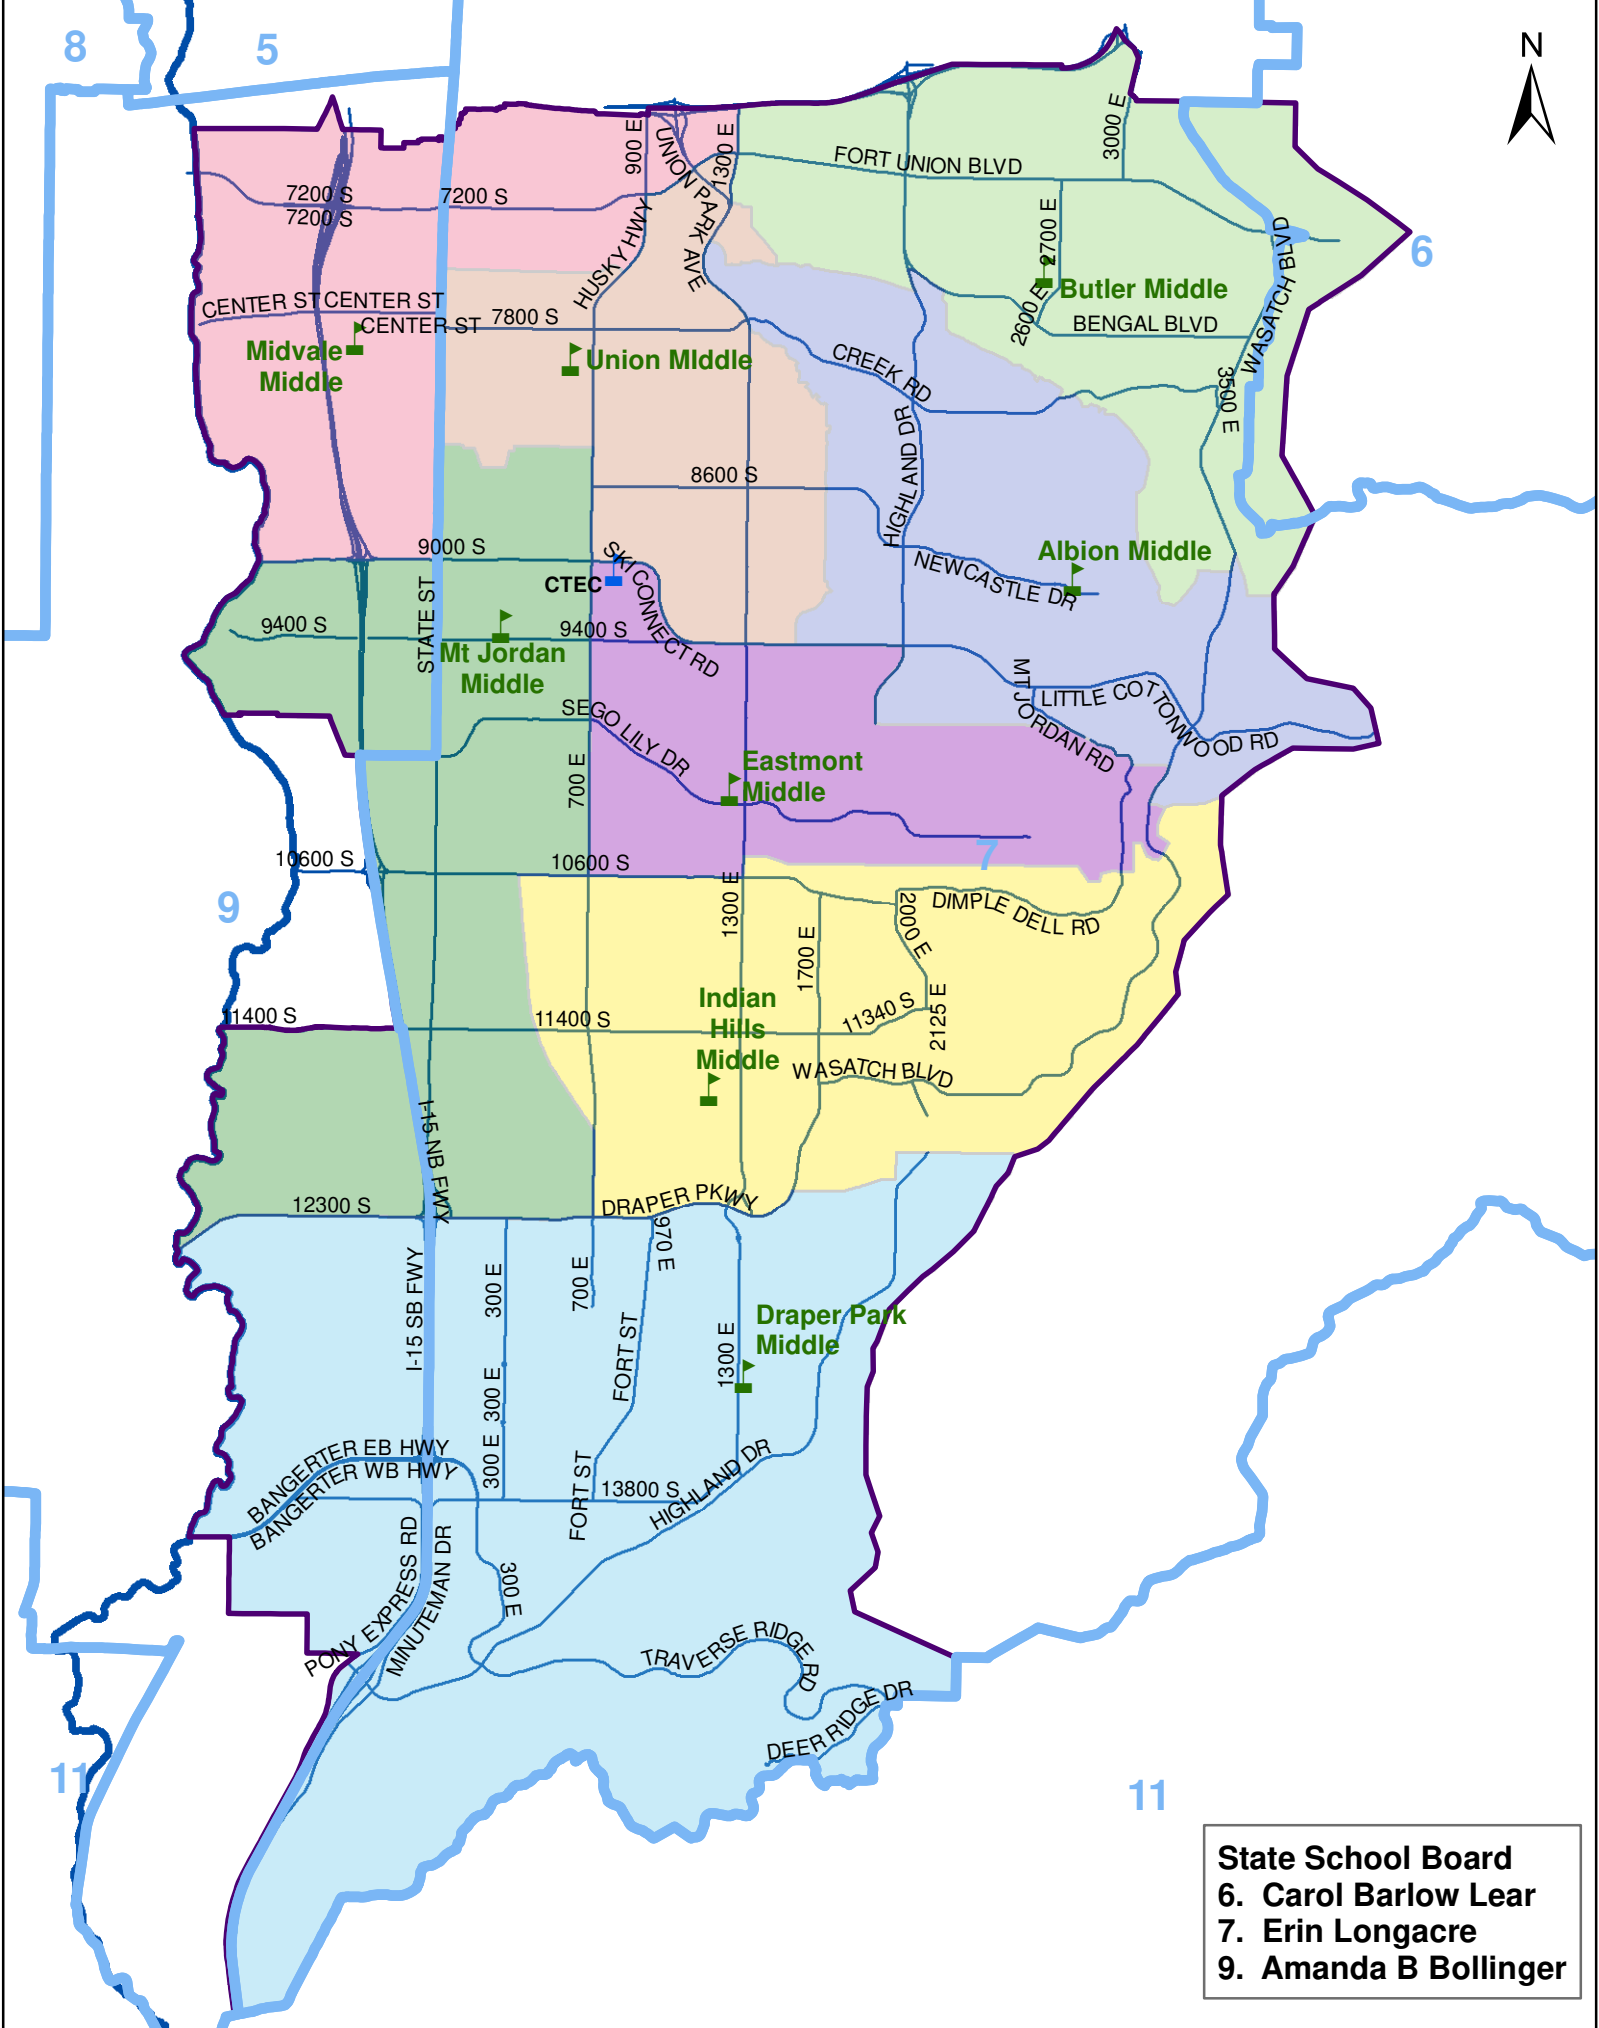

STATE SCHOOL BOARD with Middle School Boundaries

State School Board
6. Carol Barlow Lear
7. Erin Longacre
9. Amanda B Bollinger