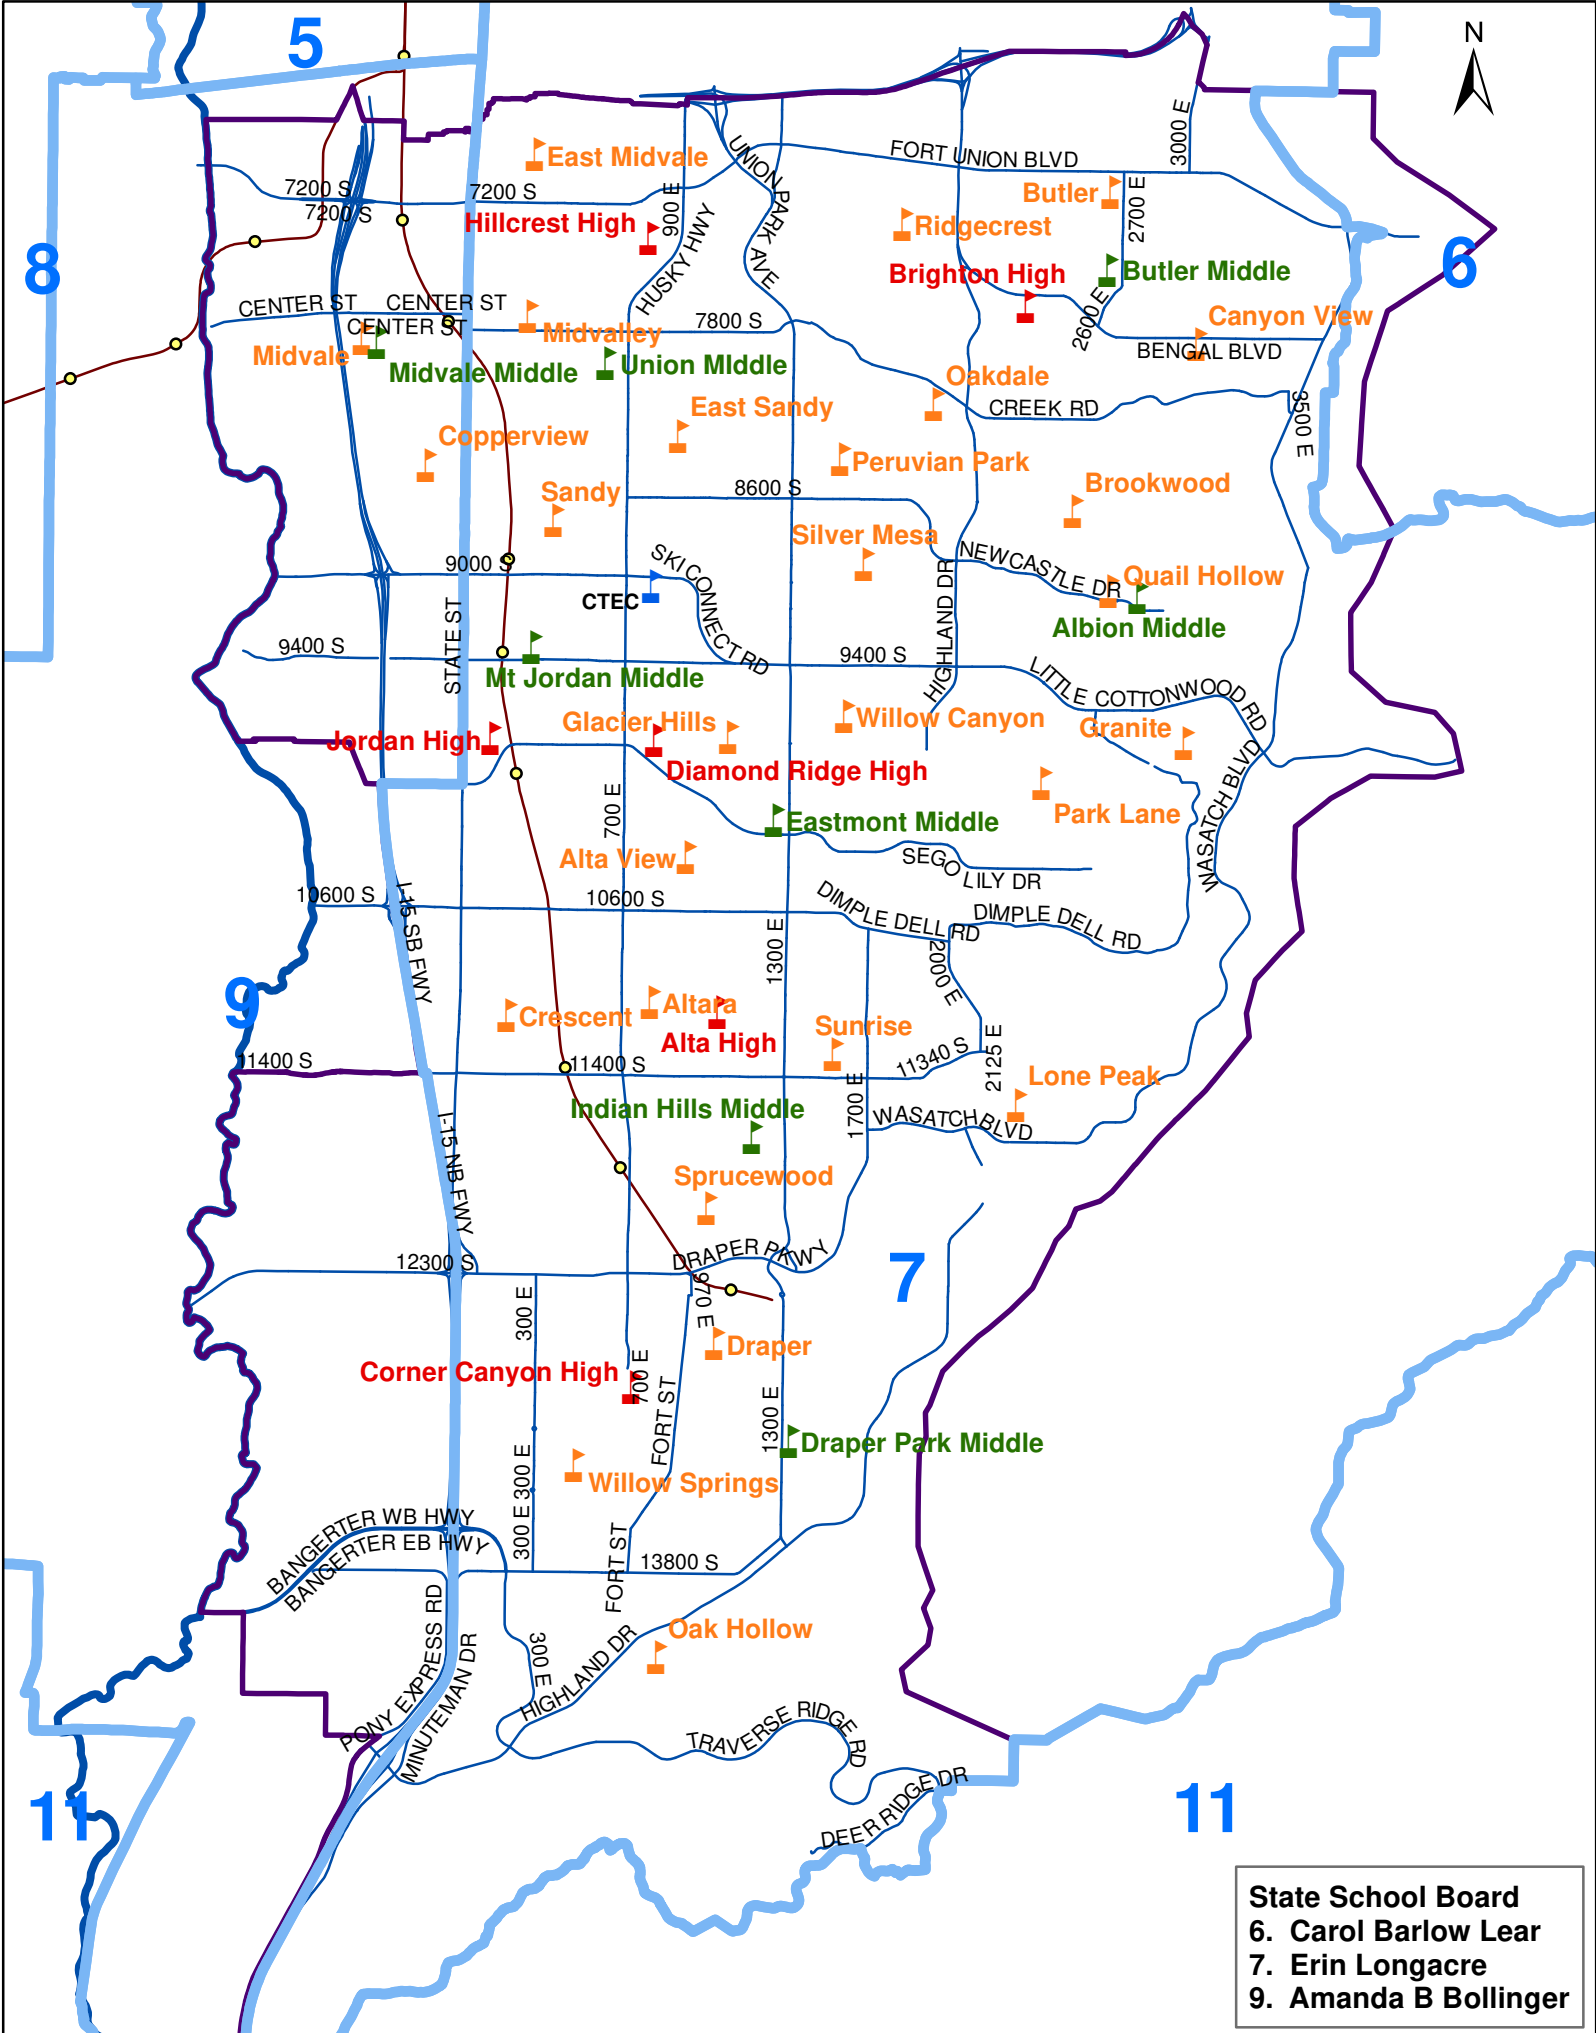

UTAH STATE SCHOOL BOARD